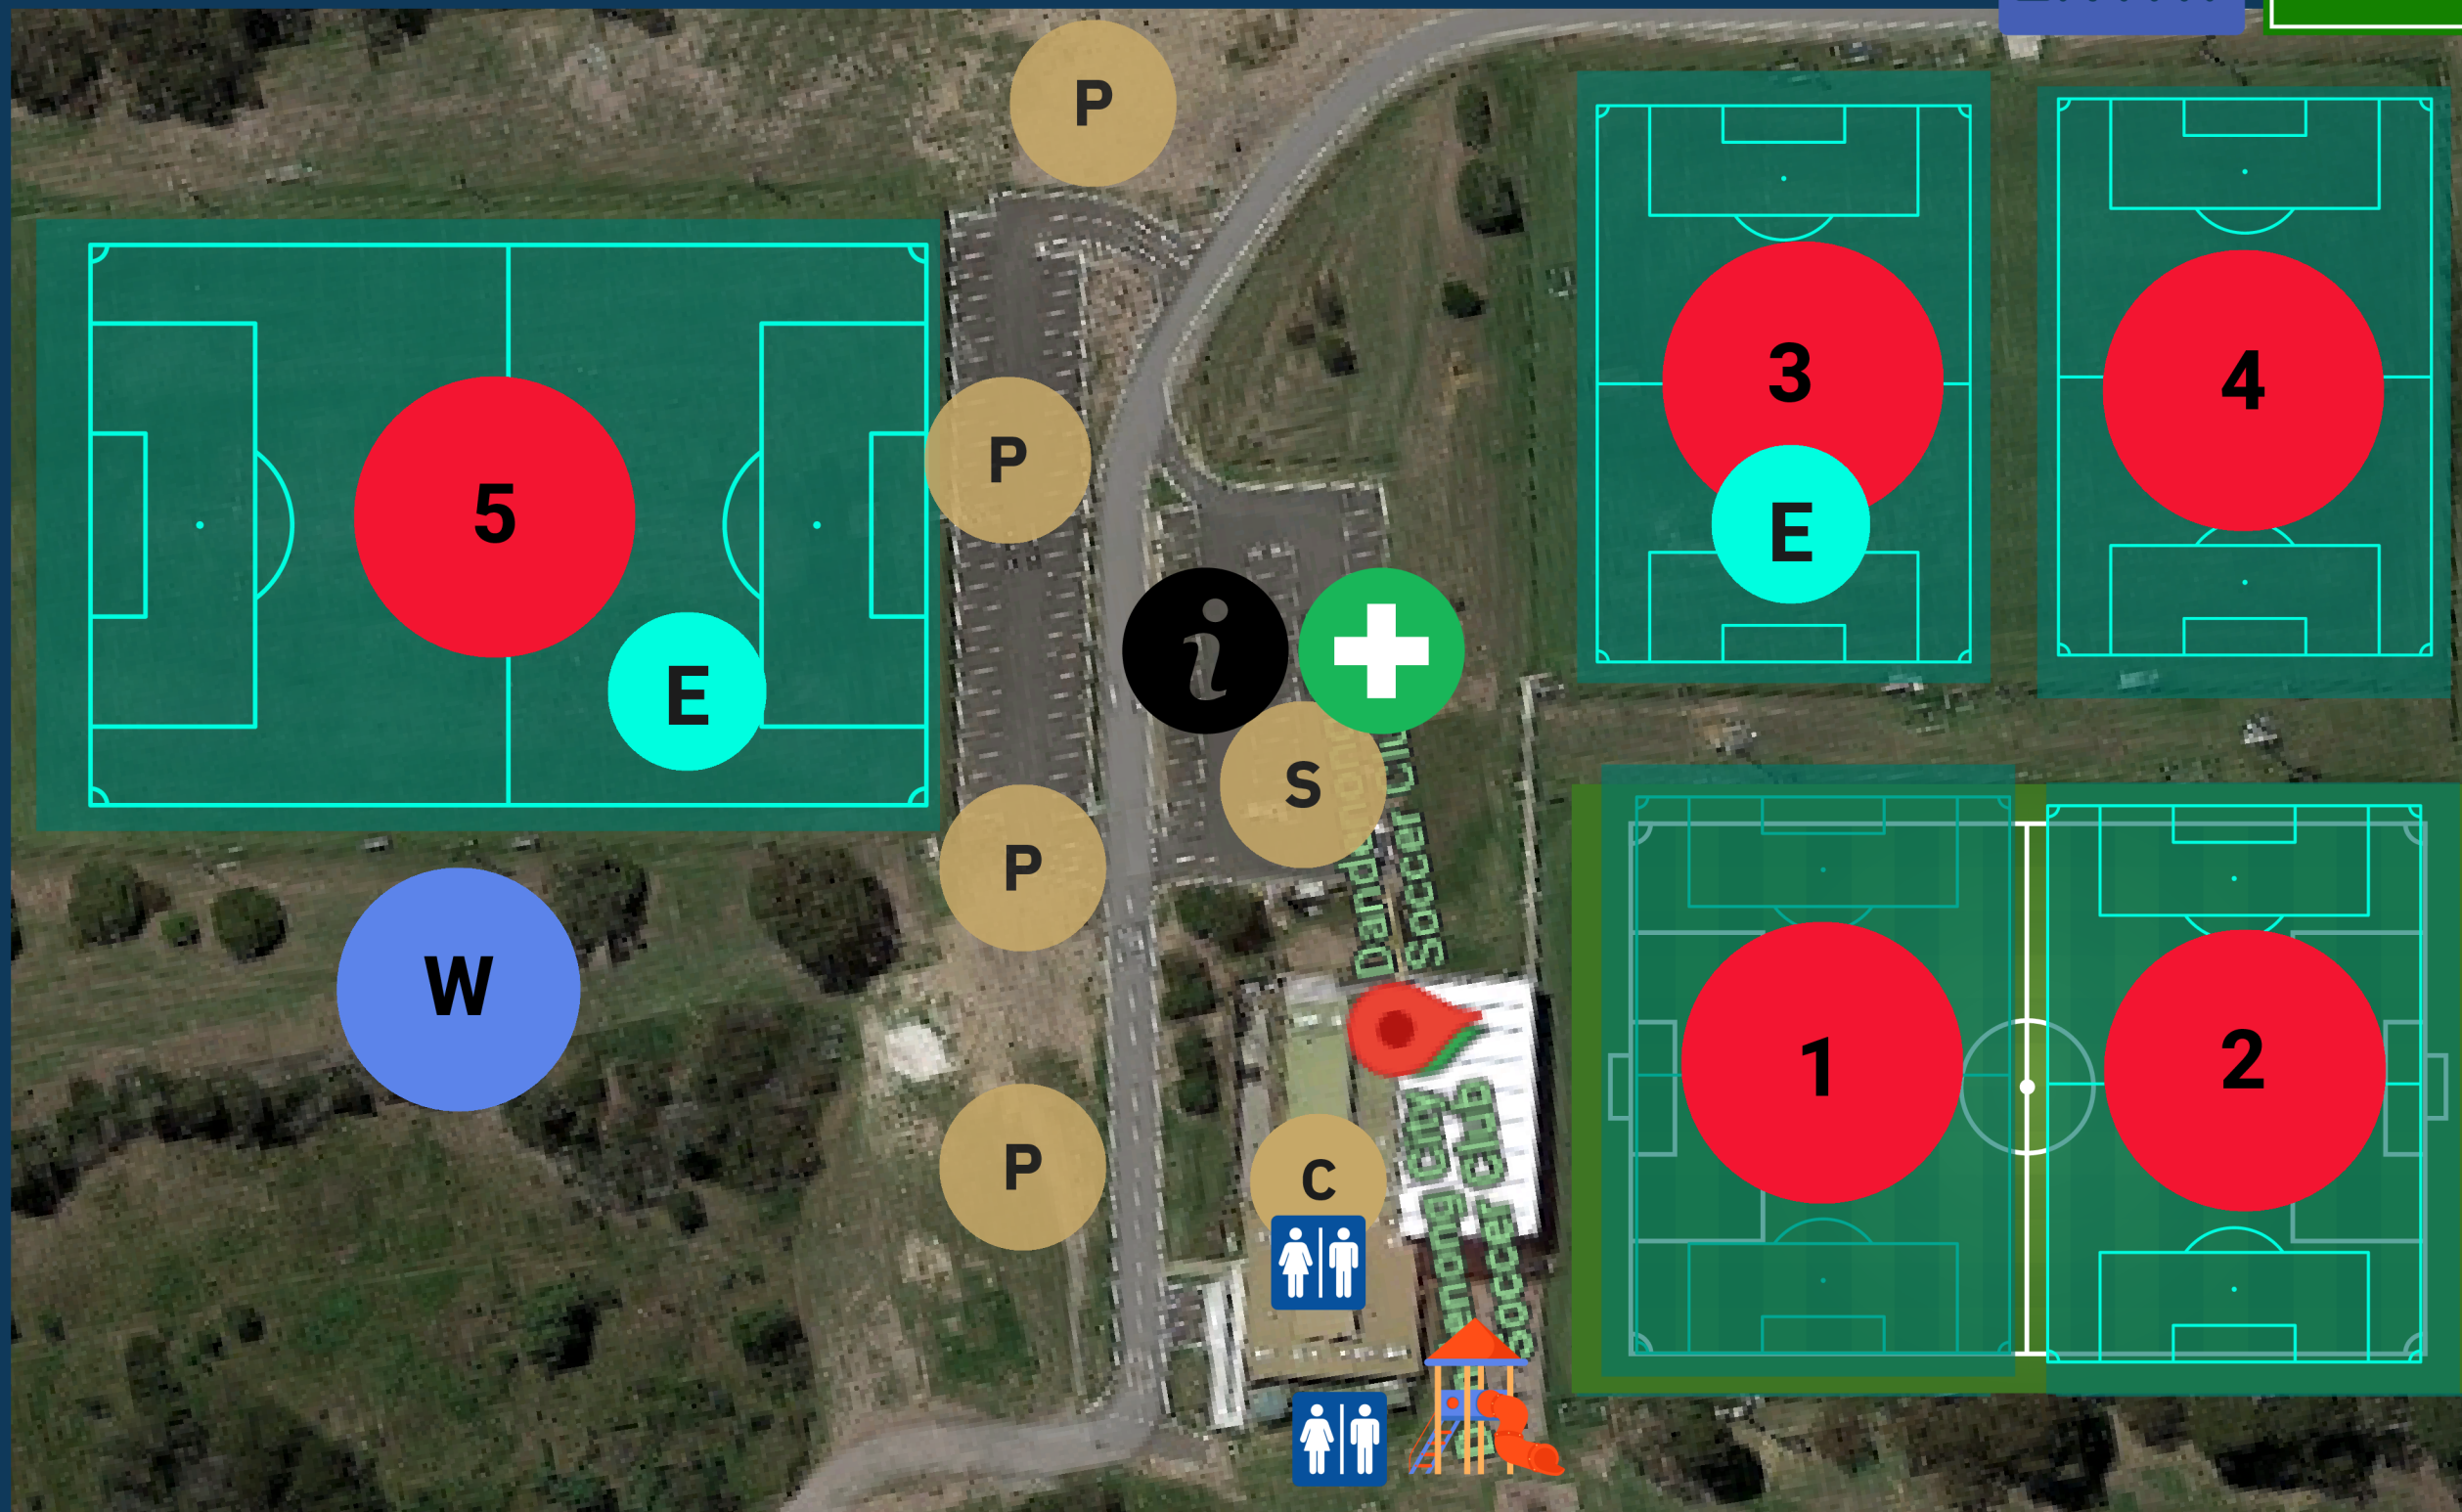

# SUNDAY VENUE MAP

DANDENONG CITY FC  
FRANK HOLOHAN  
RESERVE  
2 BADEN POWELL ROAD  
ENDEVAOUR HILLS

ENTRY

EXIT

-  STALL HOLDERS / FOOD STALLS
-  CLUB HOUSE CANTEEN / TOILETS/  
CHANGEROOMS/ BAR 
-  PARKING  FIRST AID
-  INFORMATION DESK/  
CHECK IN FOR TEAMS /  
LOST CHILDREN
-  PLAY GROUND
-  WARM UP AREA
-  EMERGENCY EVACUATION  
POINTS