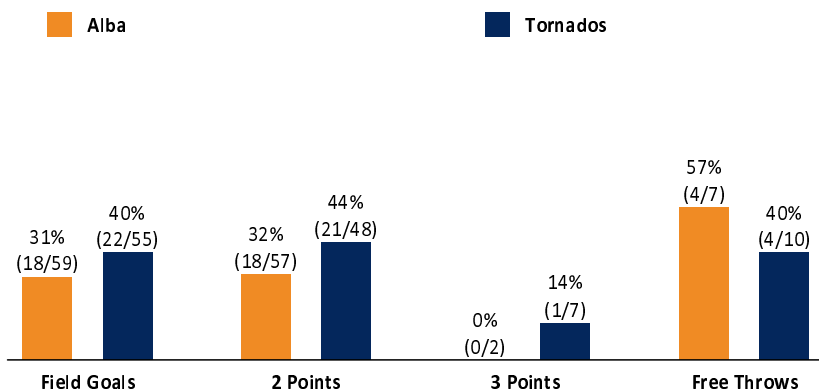

B - Tornados (Coach:)

No.	Name	Min	PTS	2 Points	3 Points	Field Goals	Free Throws	OR	DR	TR	AS	ST	TO	BS	SB	PF	FD	EFF	+/	
*4	ZOTOS	33:08	7	2/6 (33%)		2/6 (33%)	3/6 (50%)	2		2	7	4	10			3	4	3	2	
5	WENDLER	DNP																		
*6	MEINEL	12:06	4	2/3 (67%)		2/3 (67%)			1	1	1		1					4	1	
*7	GÜRER	29:53	4	2/3 (67%)	0/2 (0%)	2/5 (40%)		1	1	2	1	3	2			3	1	5	9	
8	SCHÄFER	DNP																		
9	LASZLO	10:12	0	0/2 (0%)		0/2 (0%)							1					-3	-5	
*10	SCHMIDT	36:38	10	5/13 (38%)		5/13 (38%)		4	7	11	1	2	2		2		4	14	7	
11	JANKOVIC	13:56	2	1/4 (25%)		1/4 (25%)			3	3		2	3	1	1	1		2	0	
12	LAY	29:56	18	7/13 (54%)	1/2 (50%)	8/15 (53%)	1/2 (50%)	3	9	12	1	1	3			3	1	21	1	
13	BEUNINGEN	7:37	0		0/2 (0%)	0/2 (0%)	0/2 (0%)						1			2	1	-5	-1	
14	SCHMIDT	3:23	0	0/1 (0%)		0/1 (0%)												-1	-1	
*15	VUKIC	23:11	4	2/3 (67%)	0/1 (0%)	2/4 (50%)			2	2			1					3	2	
Team / Coach								4	4	8							8			
Totals			200:00	49	21/48 (44%)	1/7 (14%)	22/55 (40%)	4/10 (40%)	14	27	41	11	12	24	1	3	12	11	51	9

A	B
14 / 24 / 38	14 / 27 / 41
7	11
12	12
12	11
18	24
11	12
32	36
3	13
5	9
4 (23:19)	11 (36:47)
14-0 (23:19)	11-0 (35:42)
	Lead Changes: 4
	Times Tied: 5

LEGEND

Min Minutes Played

DR Defensive Rebounds

AS Assists

BS Blocked Shots

PF Fouls

+/- Plus-Minus-Rating