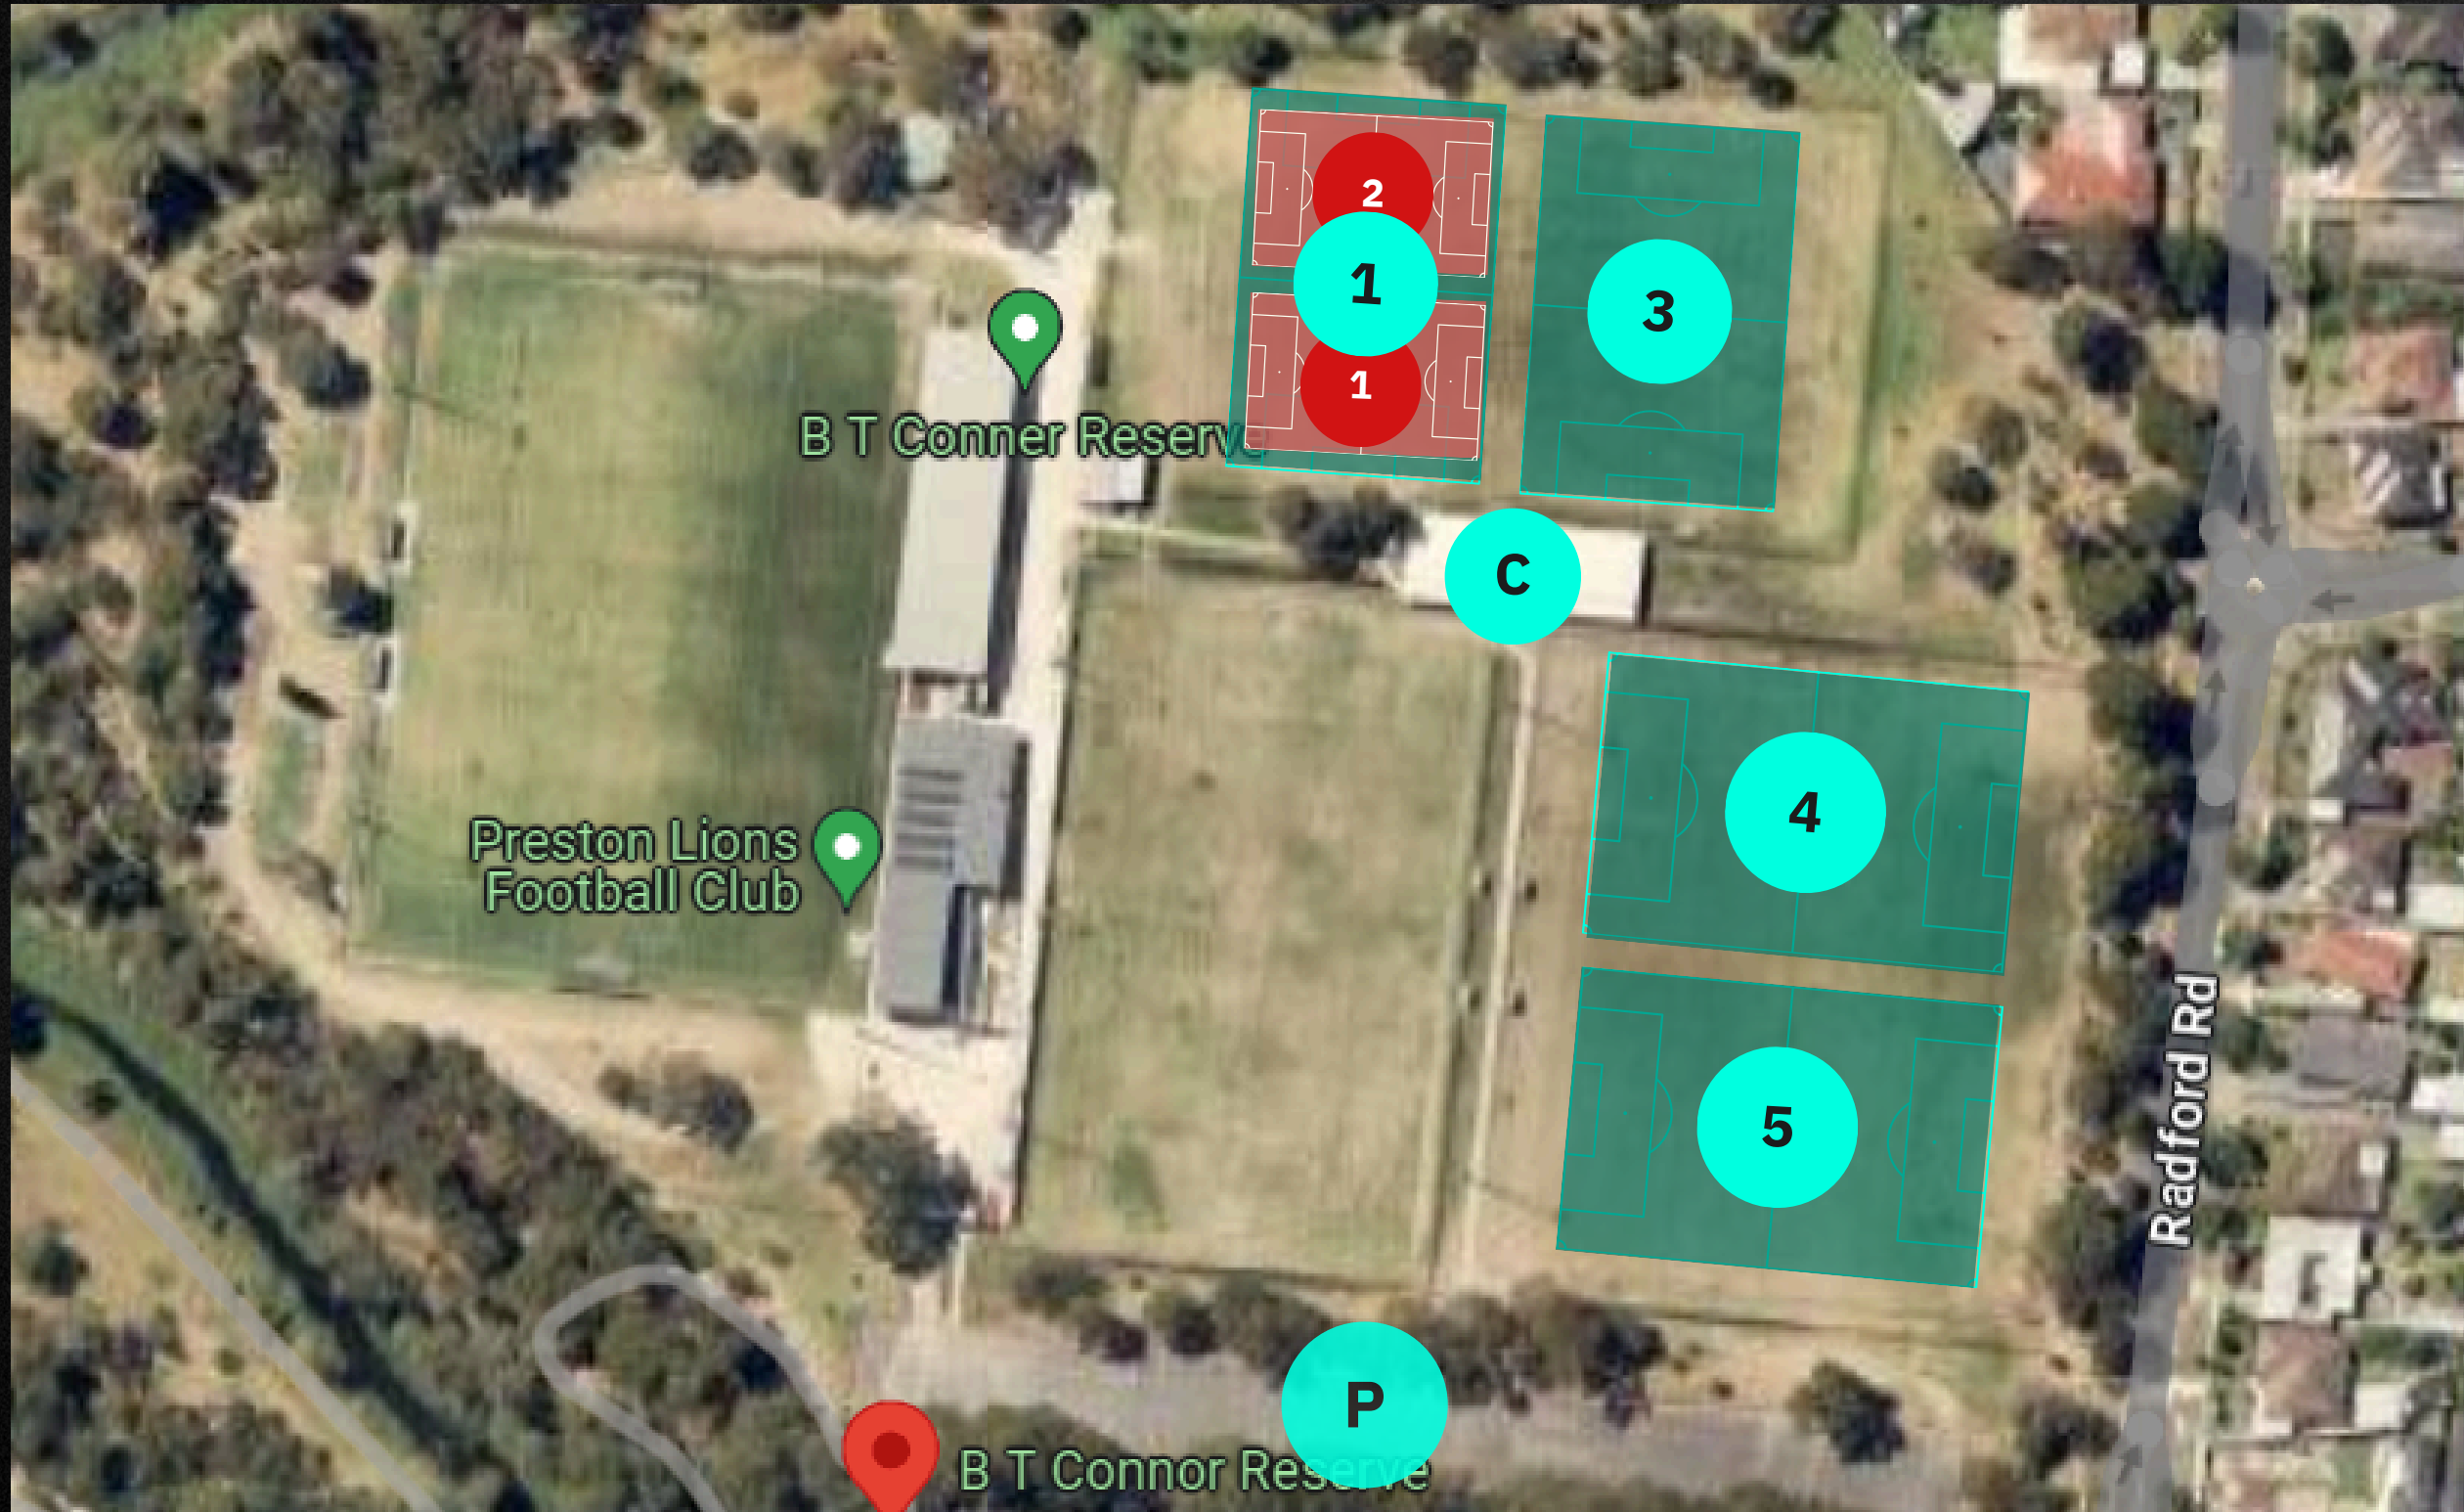

VENUE MAP

PRESTON LIONS FOOTBALL CLUB
BT CONNOR RESERVE
200 BROADHURST AVENUE
PRESTON

- CHECK IN / CANTEEN / TOILETS
- PARKING
- 9v9 PITCH
- 7v7 PITCH