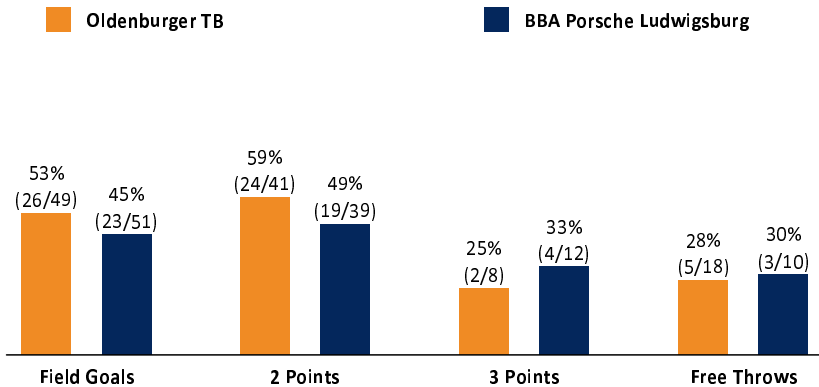

Referee:  
 Umpires: /  
 Commissioner:

x, 19:45, Game-ID: OLD-LU

	Q1		Q2		Q3		Q4	
OLD	15	15	21	36	11	47	12	5
LUD	11	11	16	27	15	42	11	5

OLD - Oldenburger TB (Coach: )

No.	Name	Min	PTS	2 Points	3 Points	Field Goals	Free Throws	OR	DR	TR	AS	ST	TO	BS	SB	PF	FD	EFF	+/
*1	SCHMIDT M	27:26	8	3/5 (60%)	0/1 (0%)	3/6 (50%)	2/2 (100%)	7	1	8	1	1	4			2	1	11	-1
3	PAPENFUSS J	2:29	0															0	-3
4	WOHLERS S	26:41	15	6/10 (60%)	1/2 (50%)	7/12 (58%)	0/3 (0%)	1	2	3			3			2	1	7	-2
5	KYRITSIS P	0:53	0						1	1								1	2
*7	FITTE M	31:18	20	9/14 (64%)	0/1 (0%)	9/15 (60%)	2/5 (40%)		1	1	1	1	1			2	5	13	1:
*8	HIRMKE A	30:32	0	0/1 (0%)	0/2 (0%)	0/3 (0%)	0/6 (0%)		5	5	1	1	3			2	3	-5	2
9	HEYER L	5:00	0															0	8
*10	KUMMER M	31:04	12	6/8 (75%)		6/8 (75%)		1		1		1	2			3	1	10	1
12	ARIANS R	0:06	0															0	2
15	LANGENBERG P	3:45	0															0	-5
17	LA GRANGE A	15:53	3	0/2 (0%)	1/1 (100%)	1/3 (33%)			1	1			1					1	2
*18	HERDT E	24:53	1	0/1 (0%)	0/1 (0%)	0/2 (0%)	1/2 (50%)	2	1	3	1		1			3	1	1	1:
Team / Coach									3	3						1		3	
Totals		200:00	59	24/41 (59%)	2/8 (25%)	26/49 (53%)	5/18 (28%)	11	15	26	4	4	15			15	12	42	6

OLD		LUD
11 / 15 / 26	Rebounds OR/DR/TR	10 / 14 / 24
4	Assists	
15	Fouls	13
12	Fouls Drawn	9
15	Turnovers	10
4	Steals	6
30	Points in the Paint	24
8	Second Chance Points	4
	Fast Break Points	
13 (42:29)	Biggest Lead	1 (47:48)
9-0 (24:13)	Biggest Scoring Run	11-0 (47:48)
	Lead Changes:	2
	Times Tied:	2