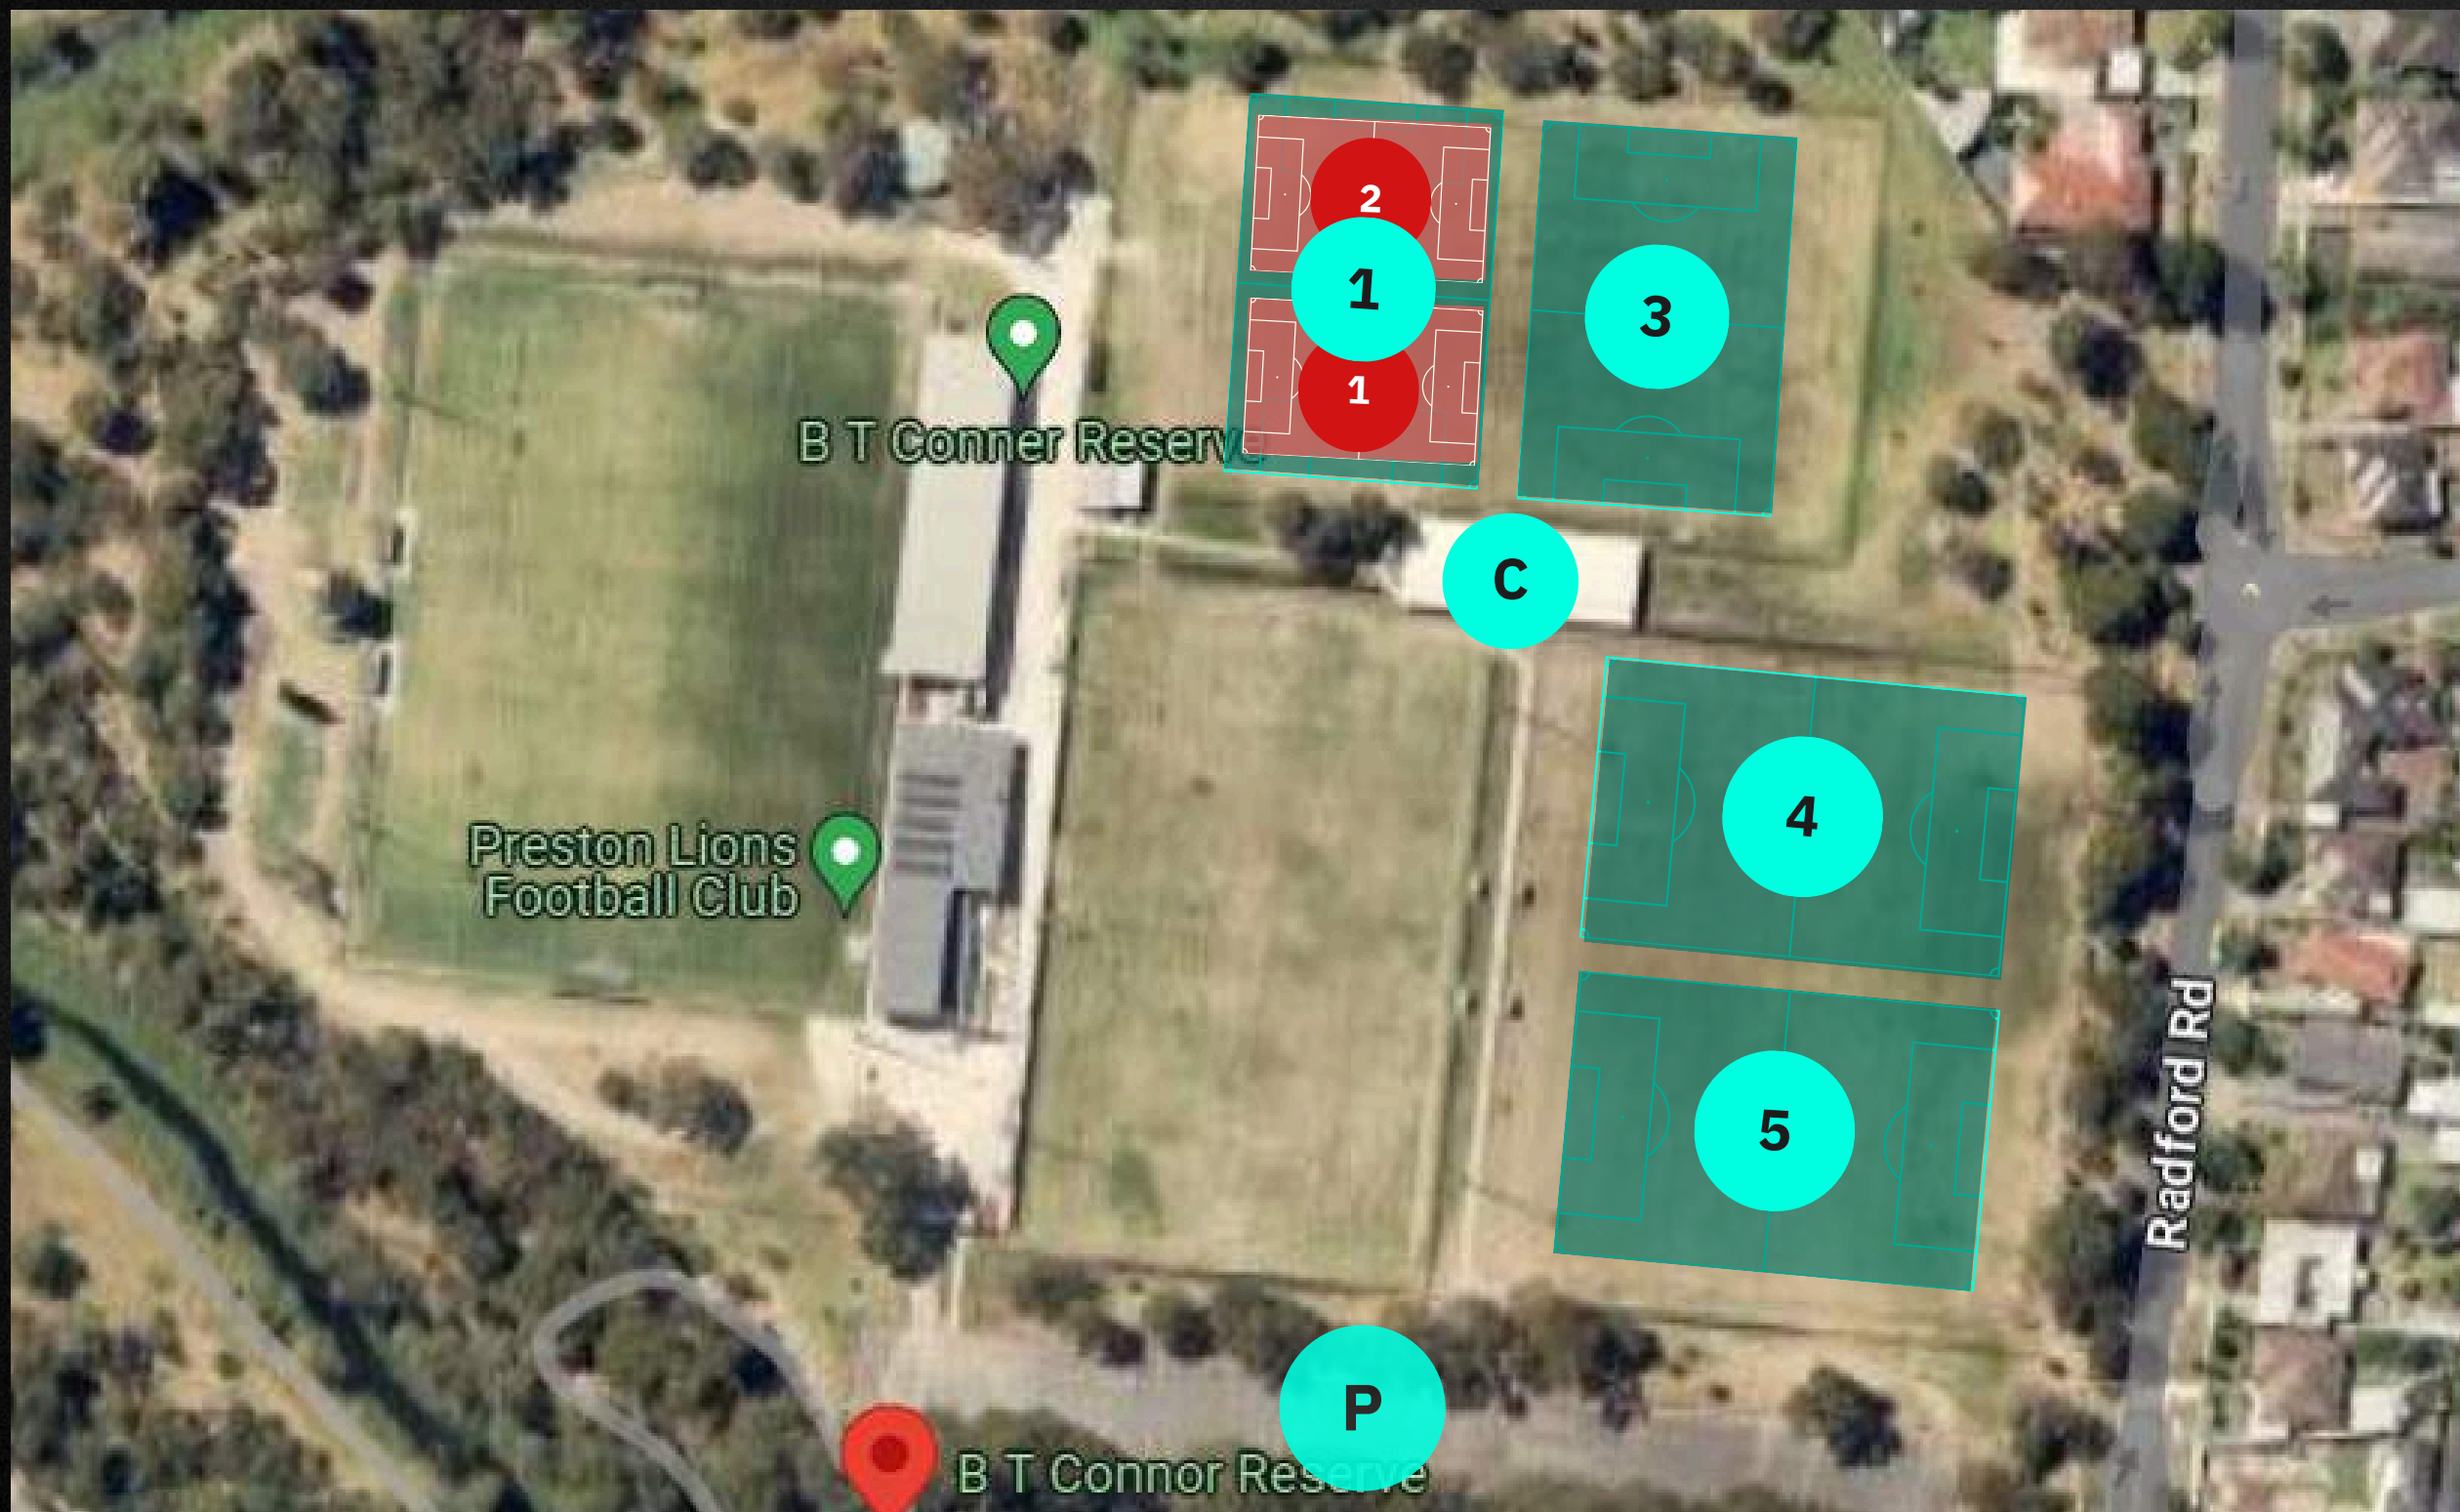

# VENUE MAP

PRESTON LIONS FOOTBALL CLUB  
BT CONNOR RESERVE  
200 BROADHURST AVENUE  
PRESTON

- C** CHECK IN / CANTEEN / TOILETS
- P** PARKING
- 9v9 PITCH**
- 7v7 PITCH**

[JUNIORCHAMPIONSLEAGUE.COM.AU](http://JUNIORCHAMPIONSLEAGUE.COM.AU)