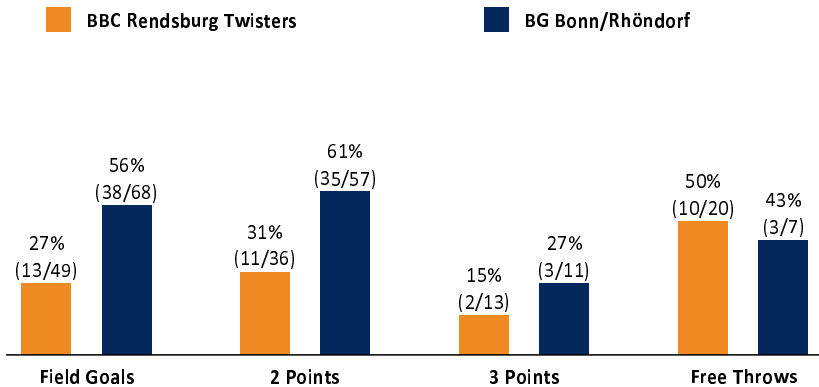

BON - BG Bonn/Rhöndorf (Coach:)

No.	Name	Min	PTS	2 Points	3 Points	Field Goals	Free Throws	OR	DR	TR	AS	ST	TO	BS	SB	PF	FD	EFF	+/	
*4	WICHT L	20:08	4	2/4 (50%)	0/1 (0%)	2/5 (40%)		2	1	3	4	1	2					7	3:	
5	OTTERPOHL J	17:46	6	3/3 (100%)		3/3 (100%)	0/1 (0%)		7	7	6	2	1	1			1	20	1:	
*6	KUNERT N	16:22	5	1/2 (50%)	1/3 (33%)	2/5 (40%)			1	1	2			1		4		6	2:	
7	BRODON J	14:11	5	1/4 (25%)	1/1 (100%)	2/5 (40%)		2	2	4	1	2	1					8	1:	
*8	BRAZIL L	17:04	13	5/6 (83%)	1/3 (33%)	6/9 (67%)		1	1	2	1	3	1			2	1	15	2:	
9	MATIS L	16:02	4	2/6 (33%)	0/1 (0%)	2/7 (29%)		1	1	2	1	3	2		1	1		3	6	
*10	OPADEJI N	16:07	12	6/8 (75%)		6/8 (75%)		1	1	2	1		1			3		12	1:	
*11	WOHLERT F	17:04	6	3/7 (43%)	0/1 (0%)	3/8 (38%)	0/2 (0%)		3	3	1	1	1	1	1	3	1	4	2:	
12	PAPEZ O	17:46	10	5/7 (71%)		5/7 (71%)		1	1	2	2	2	2	2		1		14	1:	
13	IDBIHI K	15:41	12	6/7 (86%)	0/1 (0%)	6/8 (75%)		3	1	4						1	1	14	1:	
14	KLEPAC M	13:48	5	1/3 (33%)		1/3 (33%)	3/4 (75%)		1	1	1	1					2	5	9	
15	NEUBERT M	18:01	0					1	1	2								2	1:	
Team / Coach									8	8								8		
Totals			200:00	82	35/57 (61%)	3/11 (27%)	38/68 (56%)	3/7 (43%)	12	29	41	20	15	11	5	2	15	6	118	4:

REN	BON
7 / 18 / 25	12 / 29 / 41
3	20
7	15
14	6
22	11
3	15
18	68
2	6
1 (3:2)	46 (36:82)
5-0 (14:44)	17-0 (9:44)
	Lead Changes: 2
	Times Tied: 1