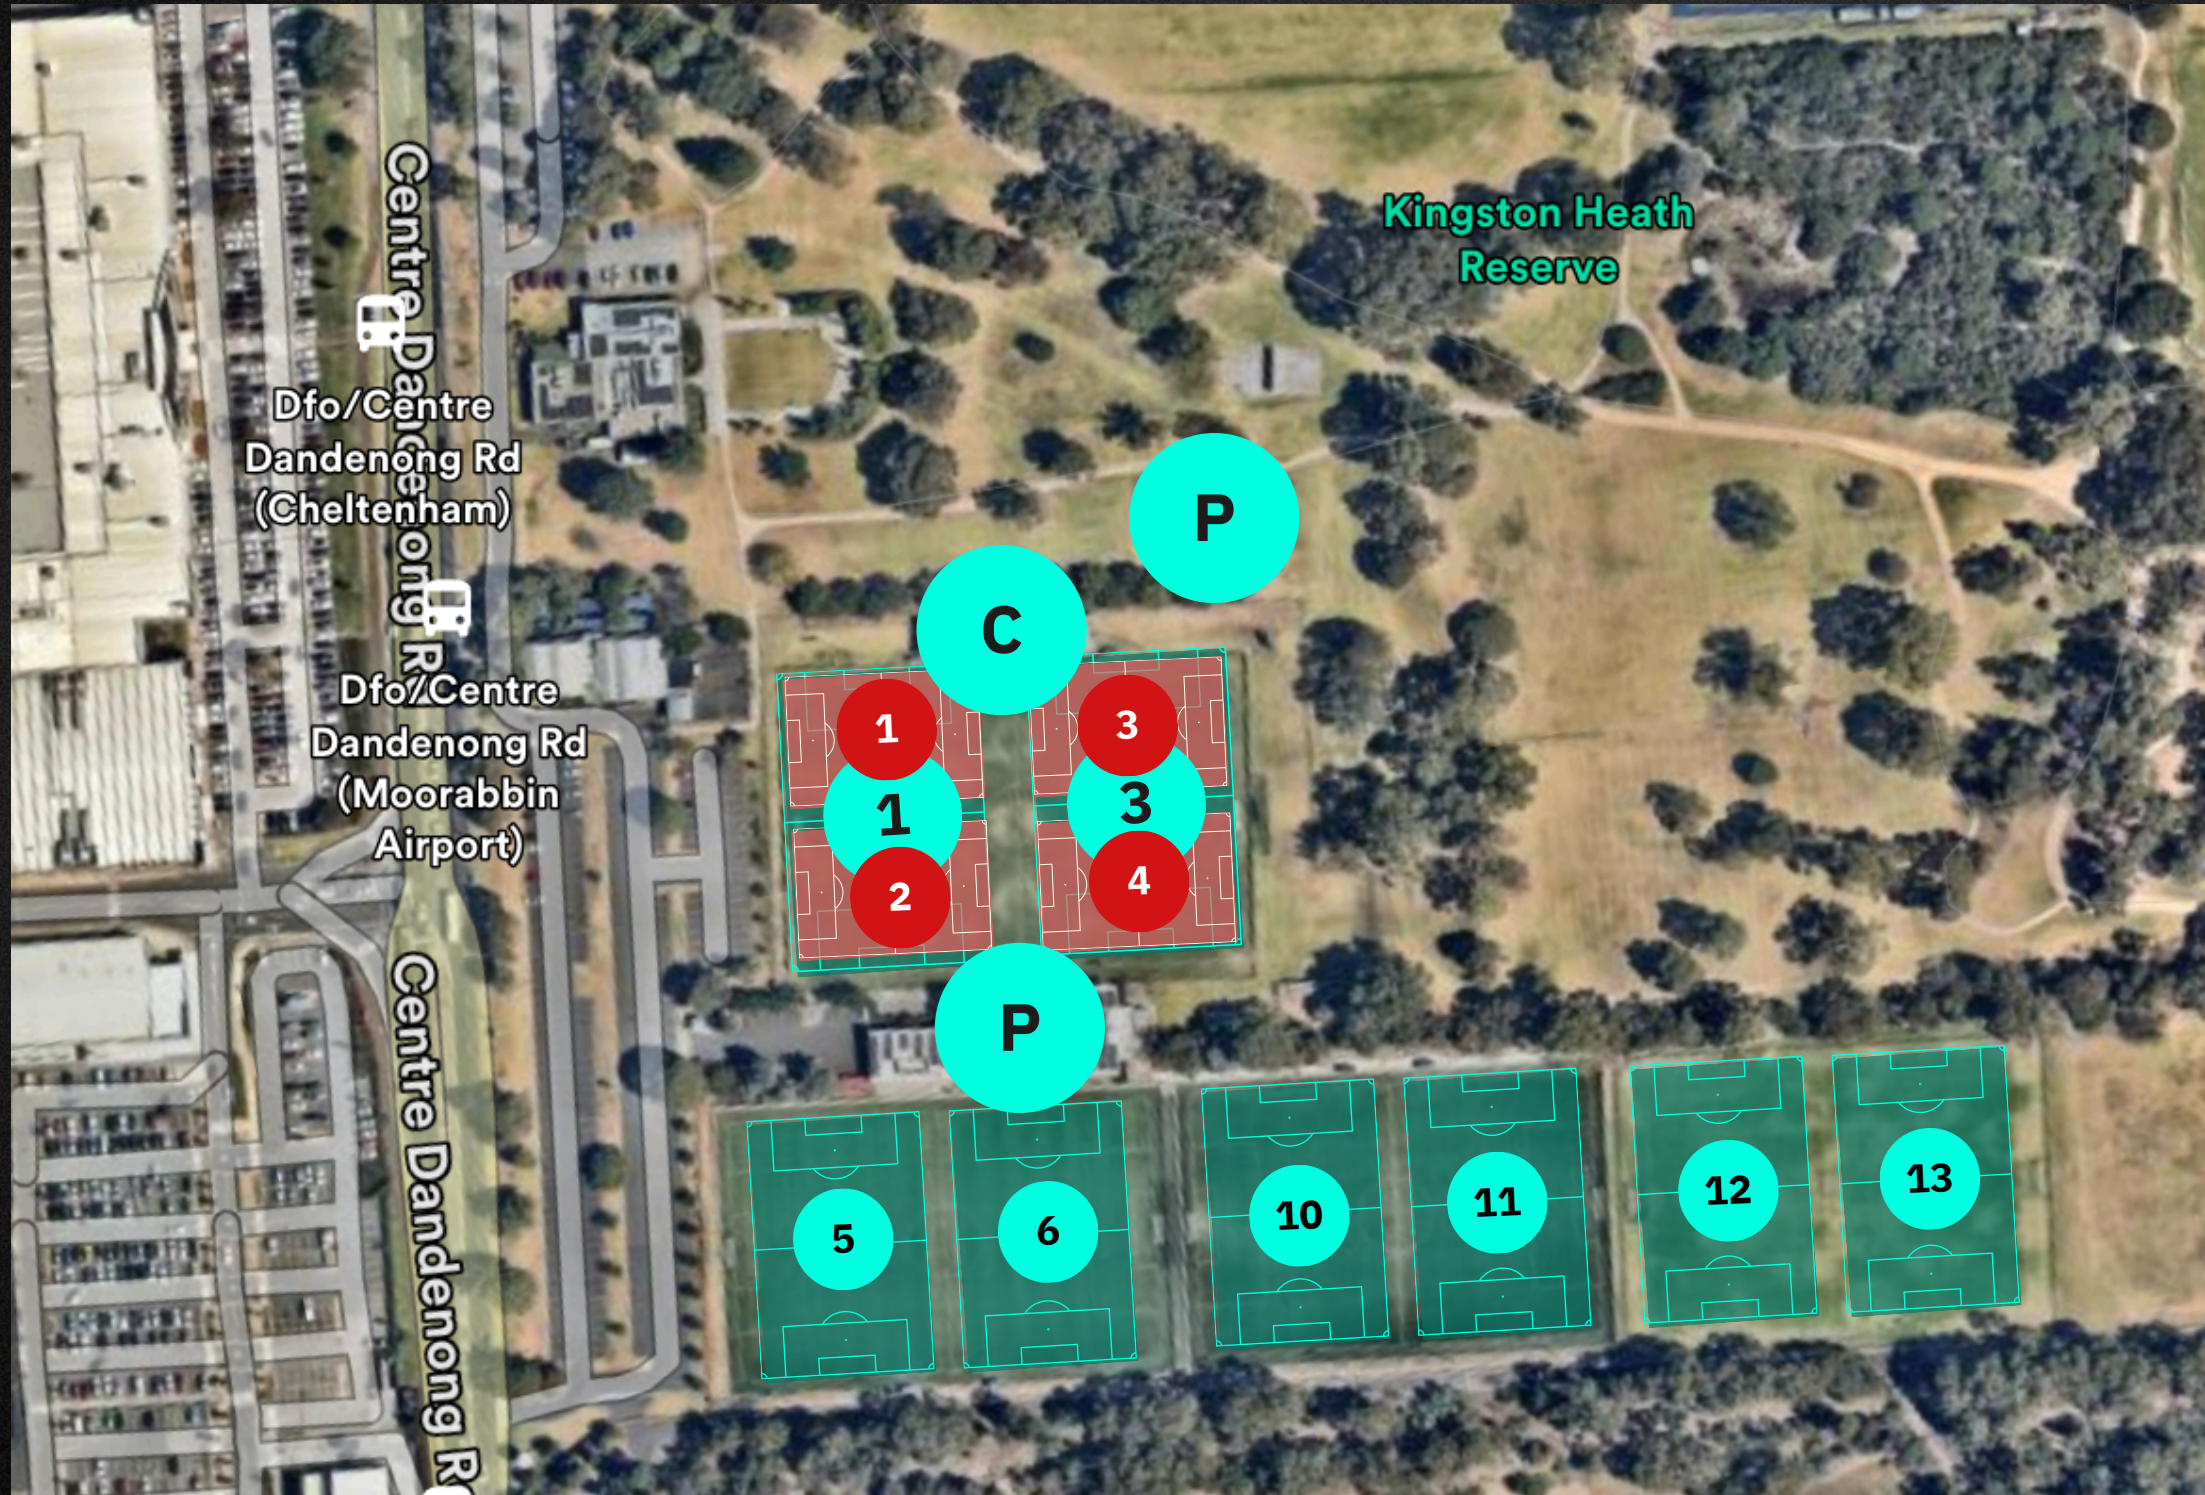

SOUTH EAST VENUE MAP - ANZAC

BENTLEIGH GREENS
KINGSTON HEATH RESERVE
285 CENTRE DANDENONG ROAD
CHELTENHAM

-  CHECK IN / CANTEEN / TOILETS
-  PARKING
-  9v9 PITCH
-  7v7 PITCH