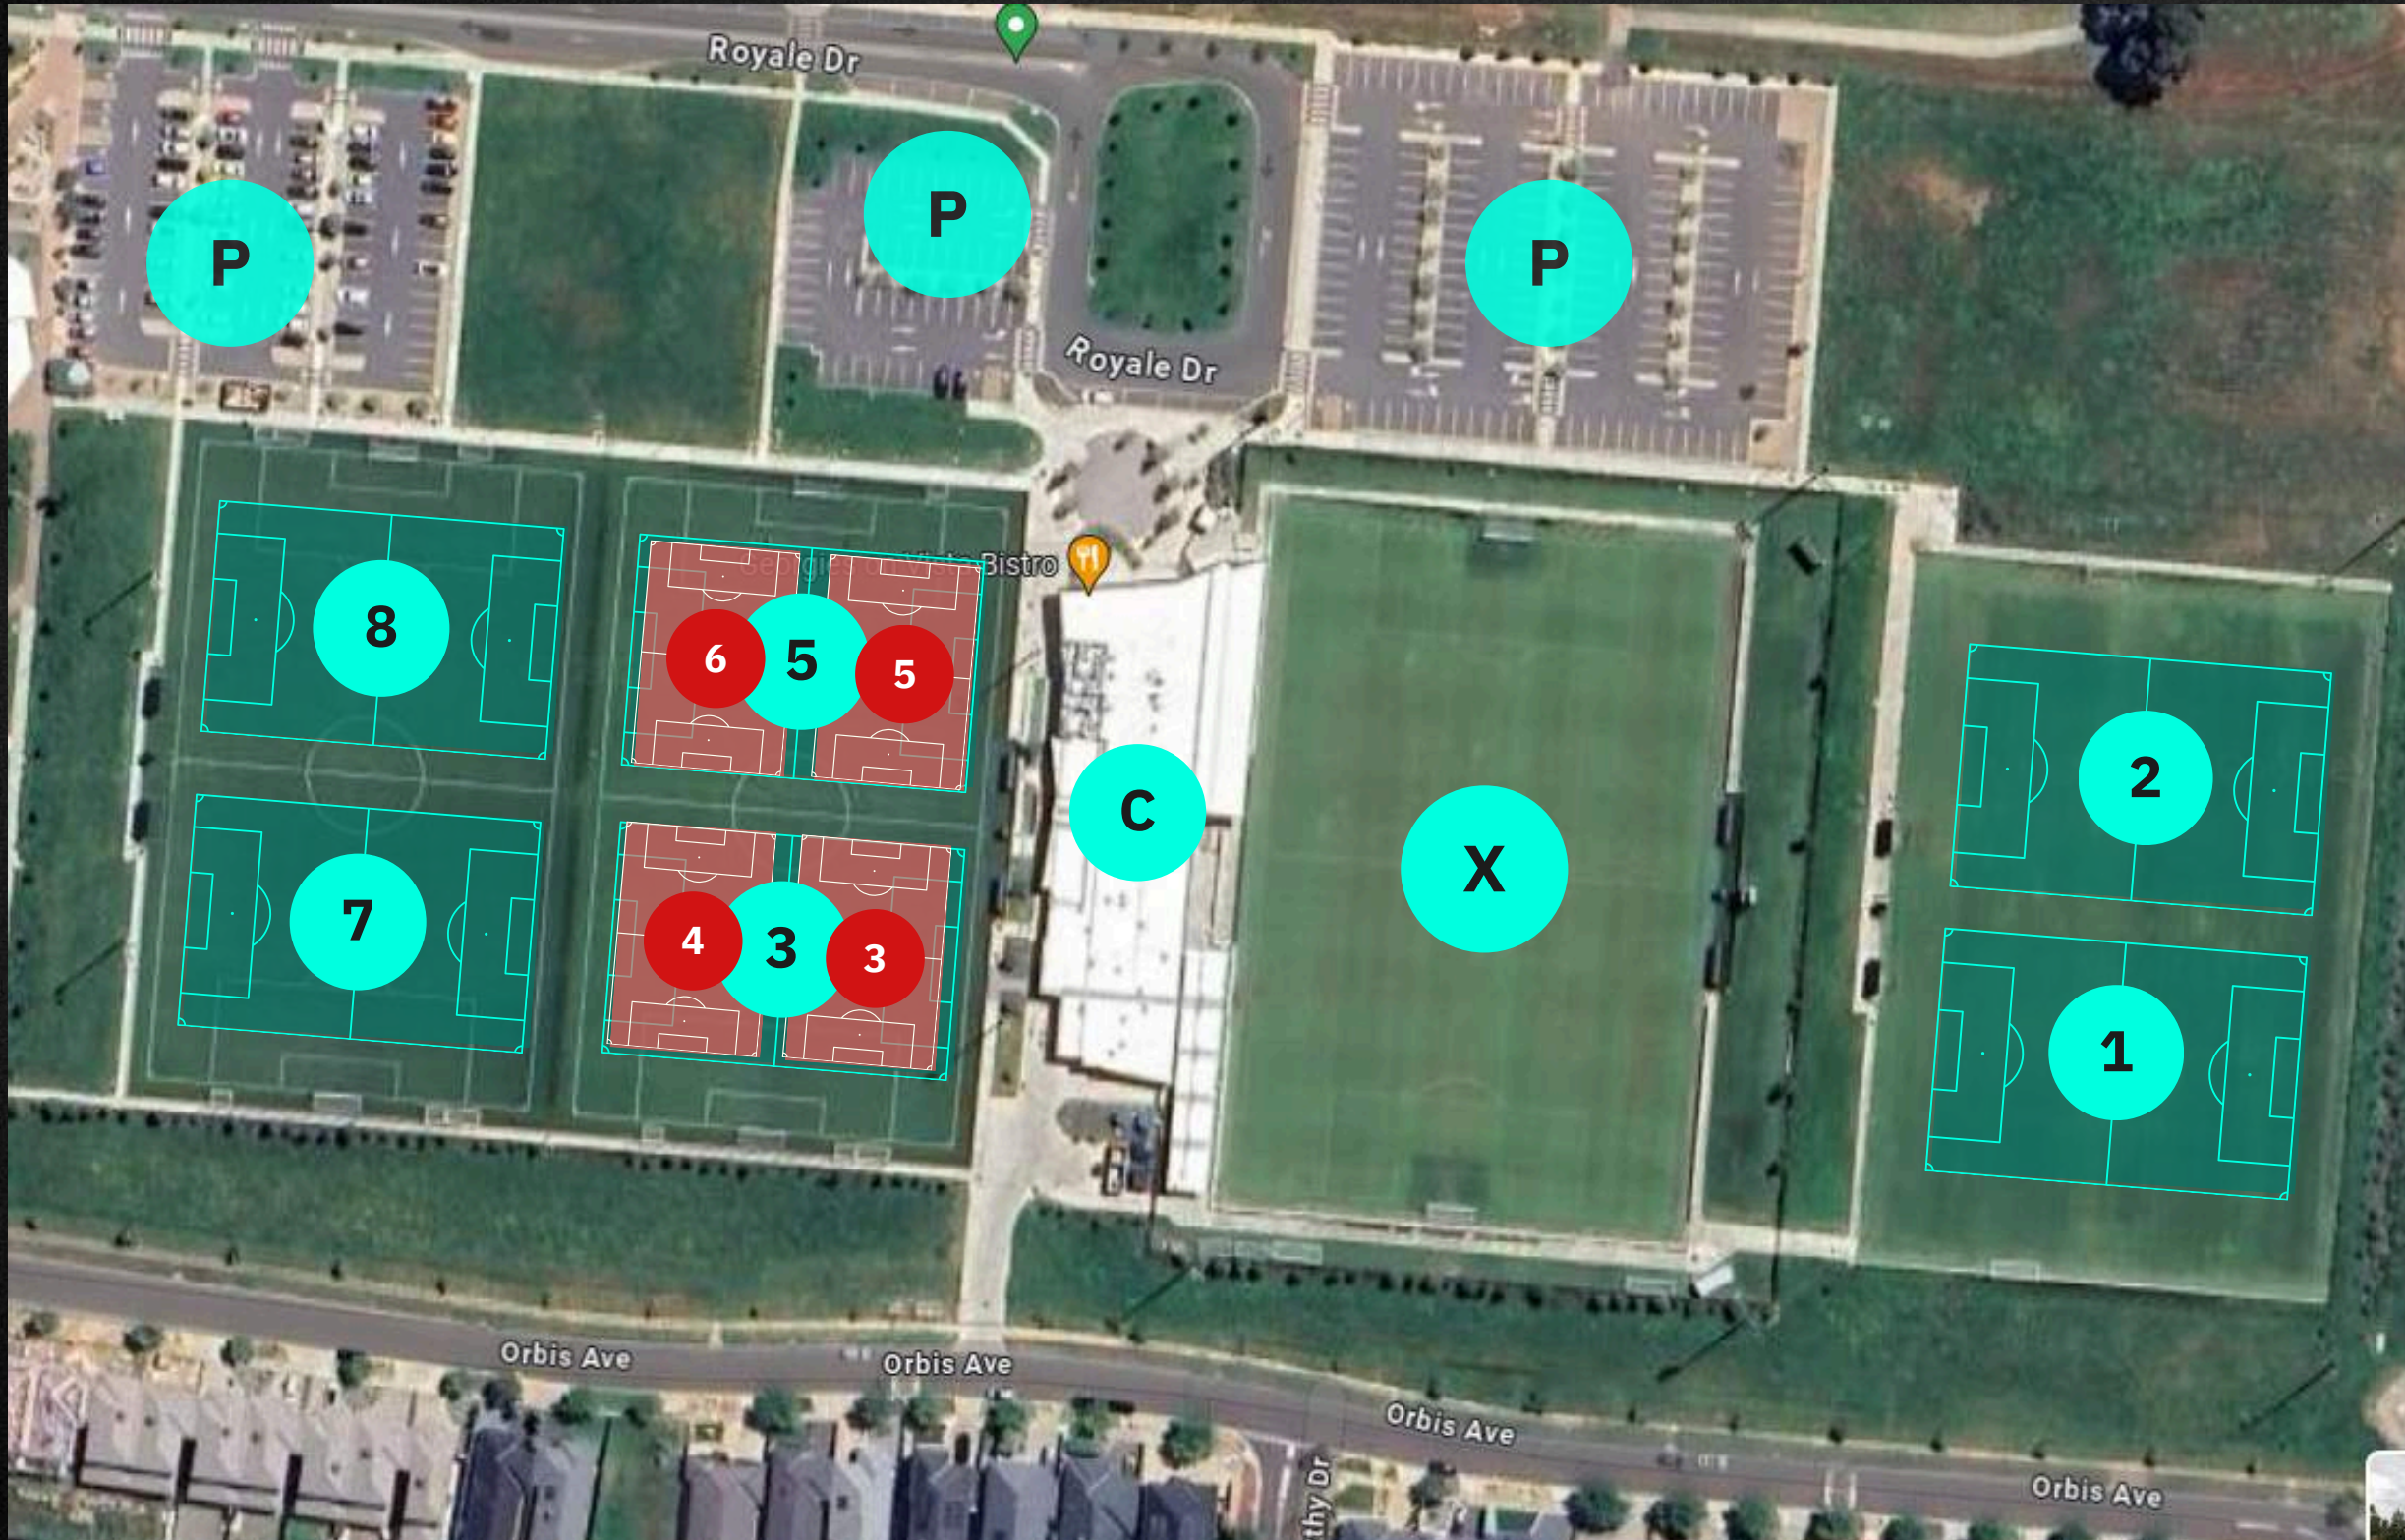

NORTH WEST VENUE MAP - ANZAC DAY

CITY VISTA RECREATIONAL RESERVE
CITY VISTA CIRCUIT
FRASER RISE

- C** CHECK IN / CANTEEN / TOILETS
- P** PARKING
- X** NO ACCESS
- 9v9 PITCH**
- 7v7 PITCH**