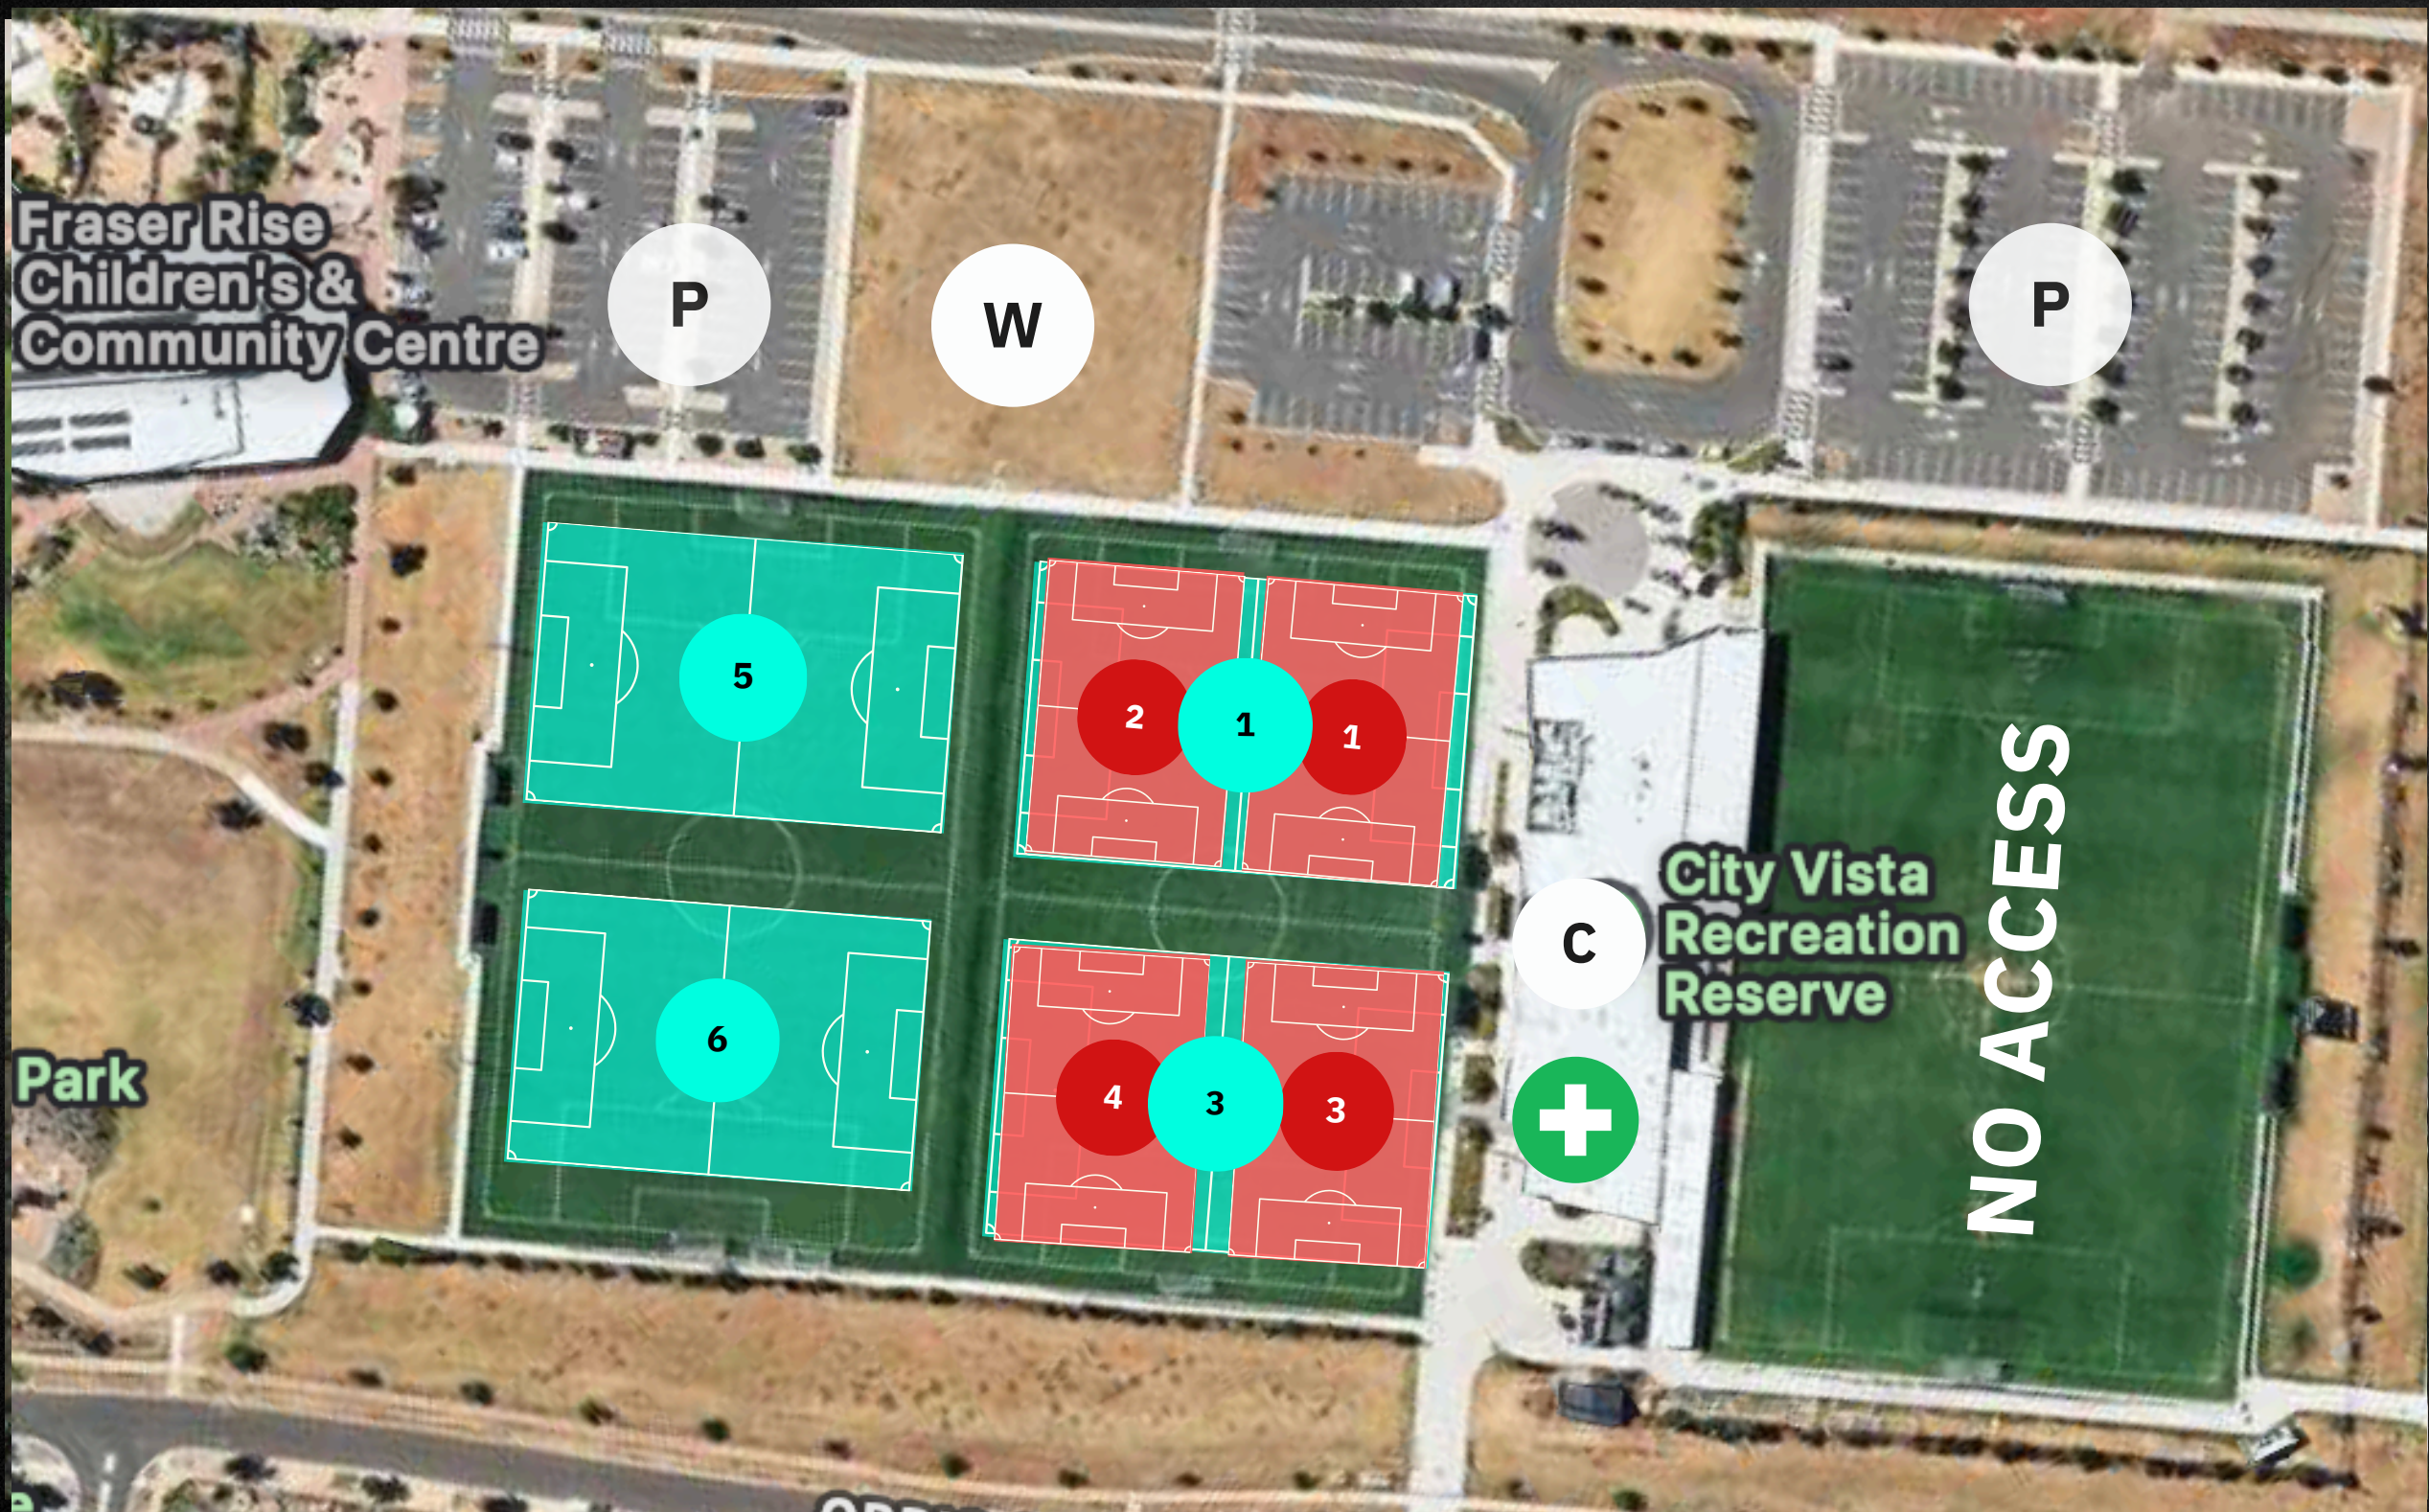

VENUE MAP

CITY VISTA RECREATIONAL RESERVE
CITY VISTA CT

-  CANTEEN / TOILETS
-  PARKING
-  WARM UP AREA
-  7v7 PITCH
-  9v9 PITCH
-  FIRST AID