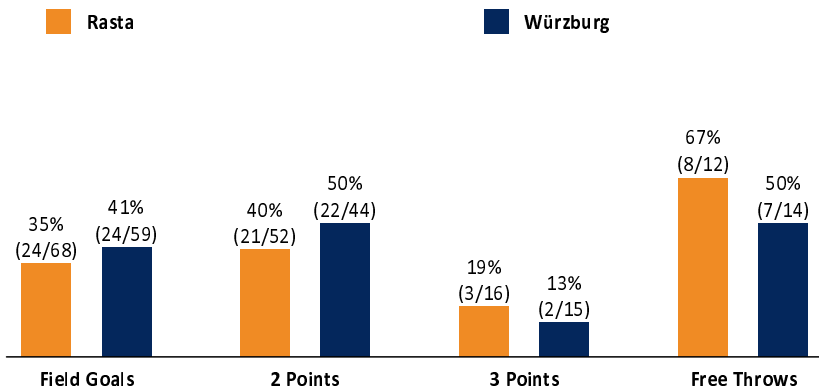

B - Würzburg (Coach:)

No.	Name	Min	PTS	2 Points	3 Points	Field Goals	Free Throws	OR	DR	TR	AS	ST	TO	BS	SB	PF	FD	EFF	+/	
4	SOTH	23:17	2	1/6 (17%)		1/6 (17%)		4	6	10	1		2			1		6	-1	
5	REHMANN	2:20	3	0/1 (0%)	1/1 (100%)	1/2 (50%)												2	-1	
*6	RADEMACHER	26:32	15	6/8 (75%)	0/1 (0%)	6/9 (67%)	3/4 (75%)	2	1	3	1	1	4			3	2	12	-1	
*7	HÜMMER	22:27	5	2/3 (67%)		2/3 (67%)	1/2 (50%)	4	3	7		1	1			1	4	10	-1	
*8	DELL	15:43	12	3/6 (50%)	1/6 (17%)	4/12 (33%)	3/6 (50%)	2	4	6	2		1		1	3	3	8	-3	
*9	DREITS	25:00	12	6/13 (46%)		6/13 (46%)	0/1 (0%)	3	5	8		2	3	1		1	1	12	2	
10	WALDNER	1:35	0													1		0	-1	
11	WOLF	6:13	0	0/1 (0%)		0/1 (0%)		1		1			1					-1	4	
*12	NDI	12:32	2	1/2 (50%)	0/2 (0%)	1/4 (25%)			3	3		1	3				1	0	1:	
13	GLASAUER	19:54	6	3/4 (75%)	0/5 (0%)	3/9 (33%)	0/1 (0%)		1	1						1	1	0	0	
Team / Coach								3	1	4			1				3			
Totals			155:33	57	22/44 (50%)	2/15 (13%)	24/59 (41%)	7/14 (50%)	19	24	43	4	5	16	1	1	11	12	52	-2

A	B
18 / 21 / 39	Rebounds OR/DR/TR
3	Assists
21	Fouls
8	Fouls Drawn
14	Turnovers
5	Steals
40	Points in the Paint
9	Second Chance Points
	Fast Break Points
3 (31:28)	Biggest Lead
12-0 (31:28)	Biggest Scoring Run
	Lead Changes: 9
	Times Tied: 6

LEGEND

Min Minutes Played   DR Defensive Rebounds   AS Assists   BS Blocked Shots   PF Fouls   +/- Plus-Minus-Rating