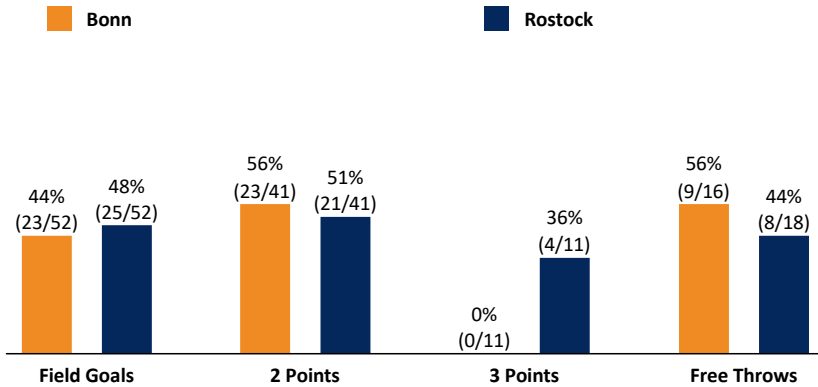

B - Rostock (Coach:)

No.	Name	Min	PTS	2 Points	3 Points	Field Goals	Free Throws	OR	DR	TR	AS	ST	TO	BS	SB	PF	FD	EFF	+/-	
4	KLEIN	17:57	0	0/1 (0%)	0/1 (0%)	0/2 (0%)			2	2		2	2		1	2		0	12	
5	GÖRL	23:57	9	3/5 (60%)	1/2 (50%)	4/7 (57%)			1	1			3			2		4	7	
*6	SALZMANN	19:27	4	2/4 (50%)		2/4 (50%)	0/2 (0%)	1		1			1			1	2	0	0	
*7	NAETHBOHM	10:14	0													2		0	1	
9	WILKEN	7:28	0					1	1	2		2	2			1		2	-4	
10	STEFFEN	20:28	13	4/8 (50%)	1/1 (100%)	5/9 (56%)	2/2 (100%)	3	2	5		2	3			2	1	13	10	
*11	BOHNEBACK	16:50	2	1/3 (33%)	0/2 (0%)	1/5 (20%)	0/2 (0%)	1	1	2		1				1	1	-1	5	
*12	STAMM	29:02	24	6/13 (46%)	2/4 (50%)	8/17 (47%)	6/6 (100%)		3	3	2	2	4		1	2	3	18	4	
15	FENZEL	27:02	8	4/5 (80%)		4/5 (80%)	0/6 (0%)	1		1		1				4	5	3	4	
16	BROEKELSCHEN	8:03	0										1					-1	-1	
*17	SKOBALJ	19:32	2	1/2 (50%)	0/1 (0%)	1/3 (33%)		2	1	3			1			1		2	-3	
Team / Coach								2	1	3							3			
Totals			200:00	62	21/41 (51%)	4/11 (36%)	25/52 (48%)	8/18 (44%)	11	12	23	2	10	17		2	18	12	43	7