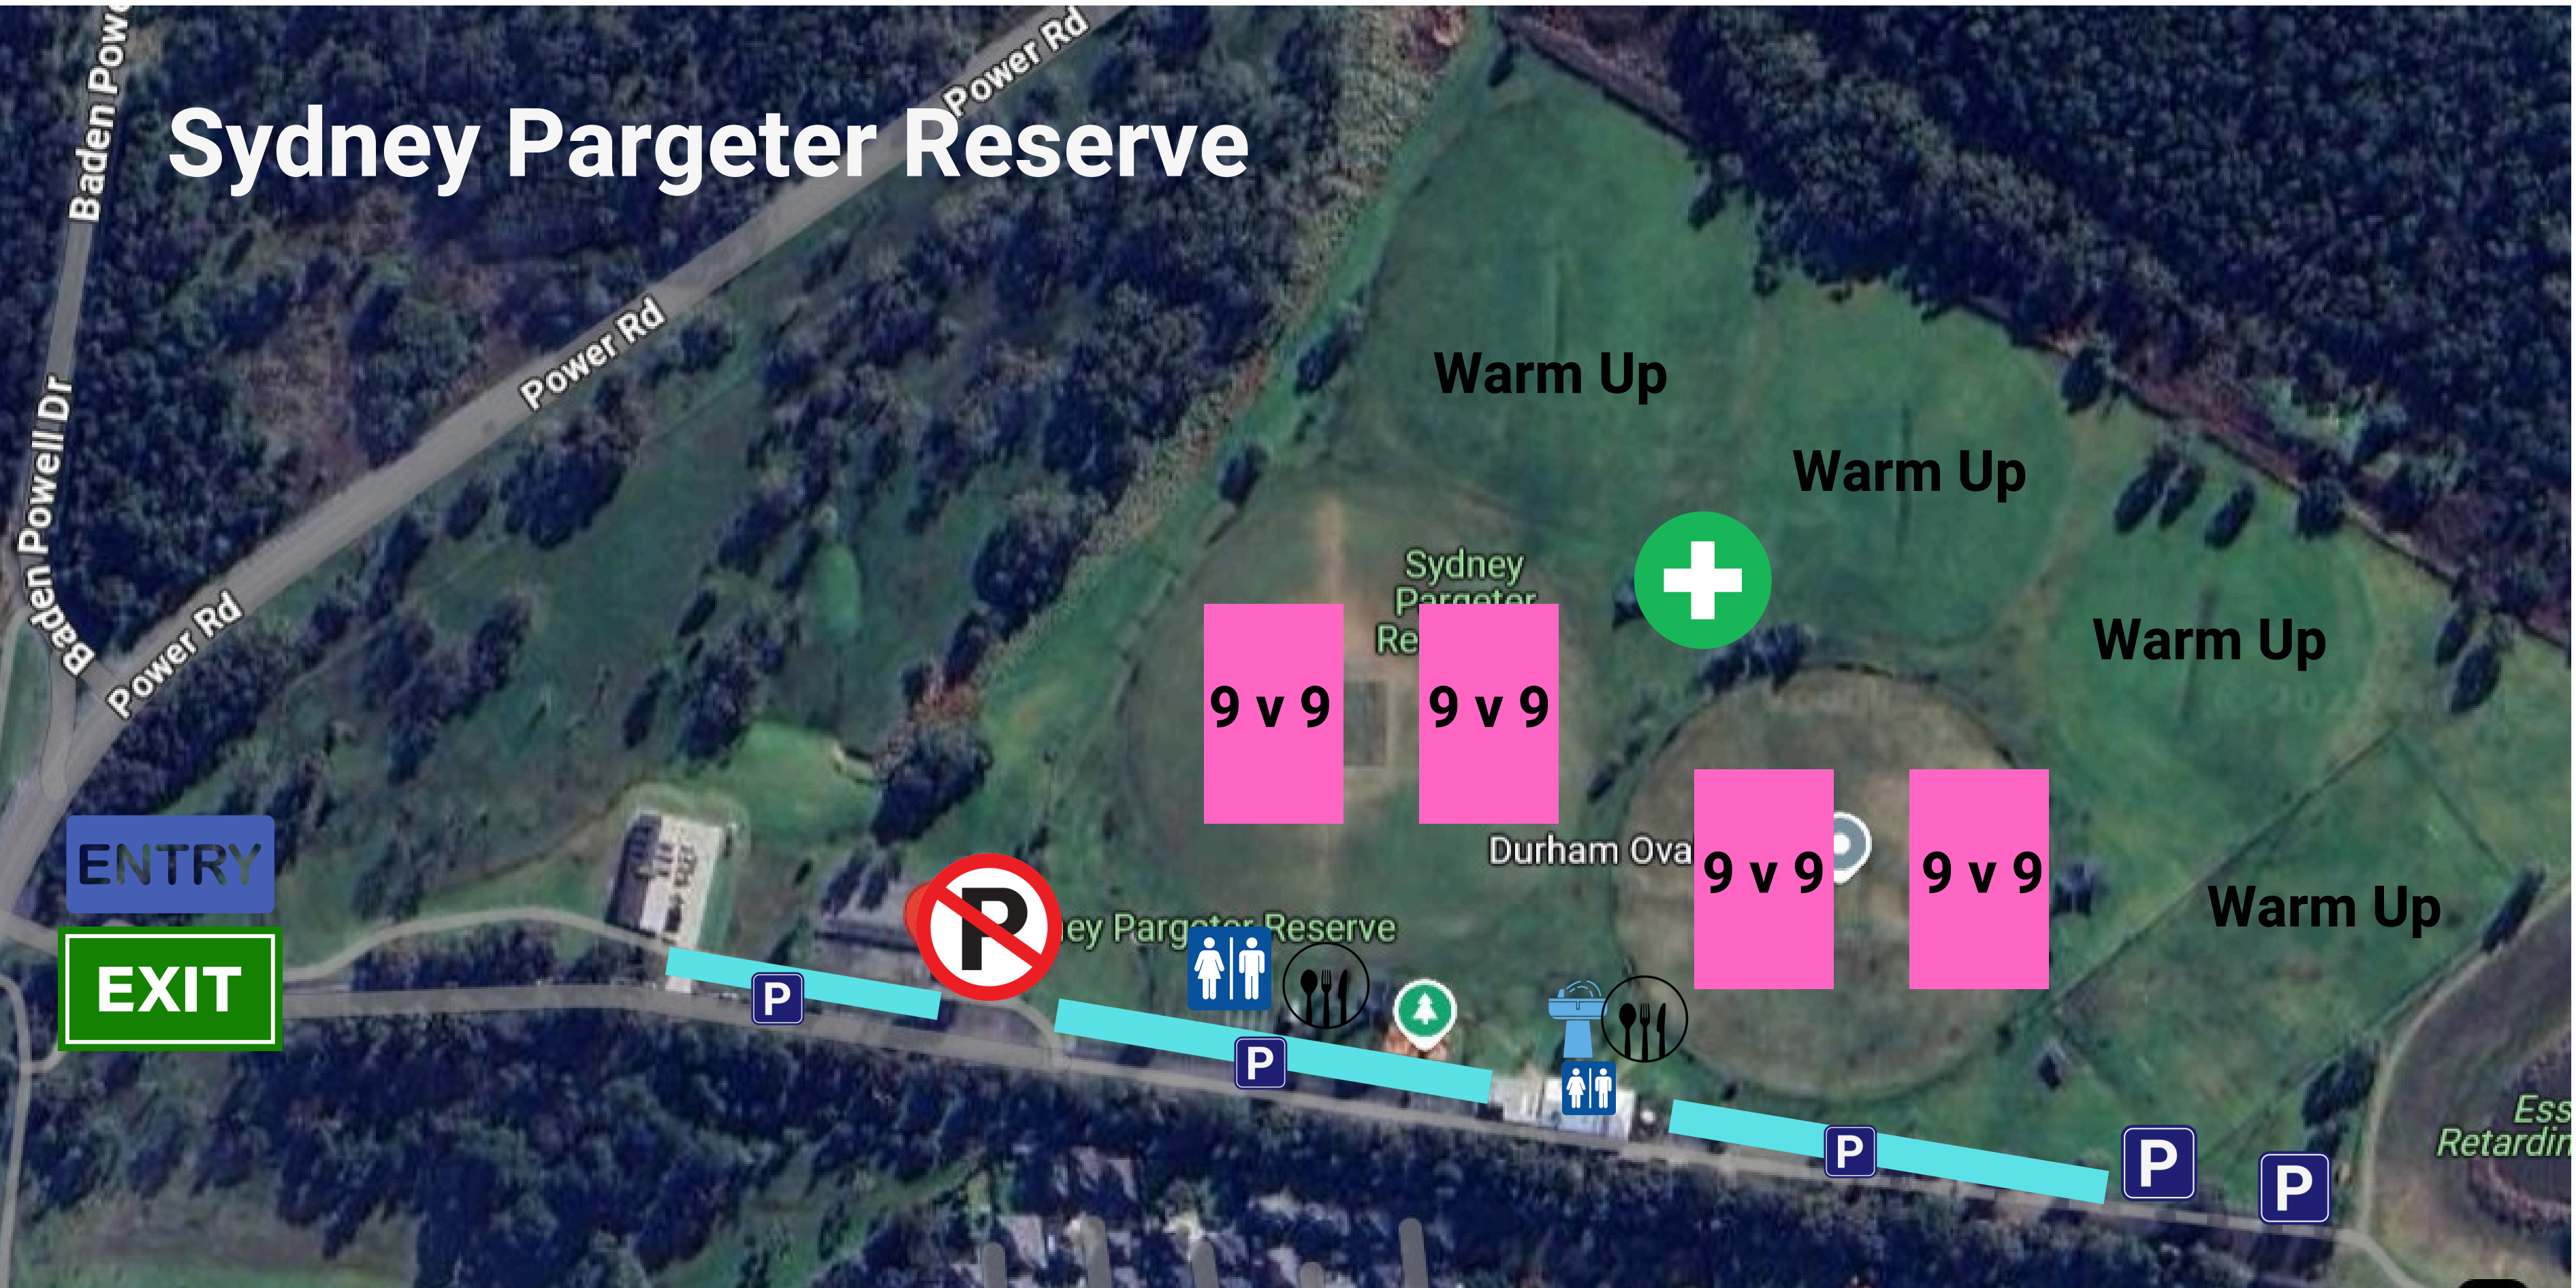

# VENUE MAP - SPR

SYDNEY PARGETER  
RESERVE  
Kennington Park Dr  
Endeavour Hills VIC

- S** CHECK IN, STALL HOLDERS, FIRST AID TENT, FOOD TRUCKS
- C** CLUB HOUSE CANTEEN / TOILETS
- P** PARKING
- 9v9 PITCH**

# Sydney Pargeter Reserve

ENTRY

EXIT

Warm Up

Warm Up

Warm Up

Warm Up

9 v 9

9 v 9

9 v 9

9 v 9

Sydney Pargeter Reserve

Durham Oval

Sydney Pargeter Reserve

Ess Retardin