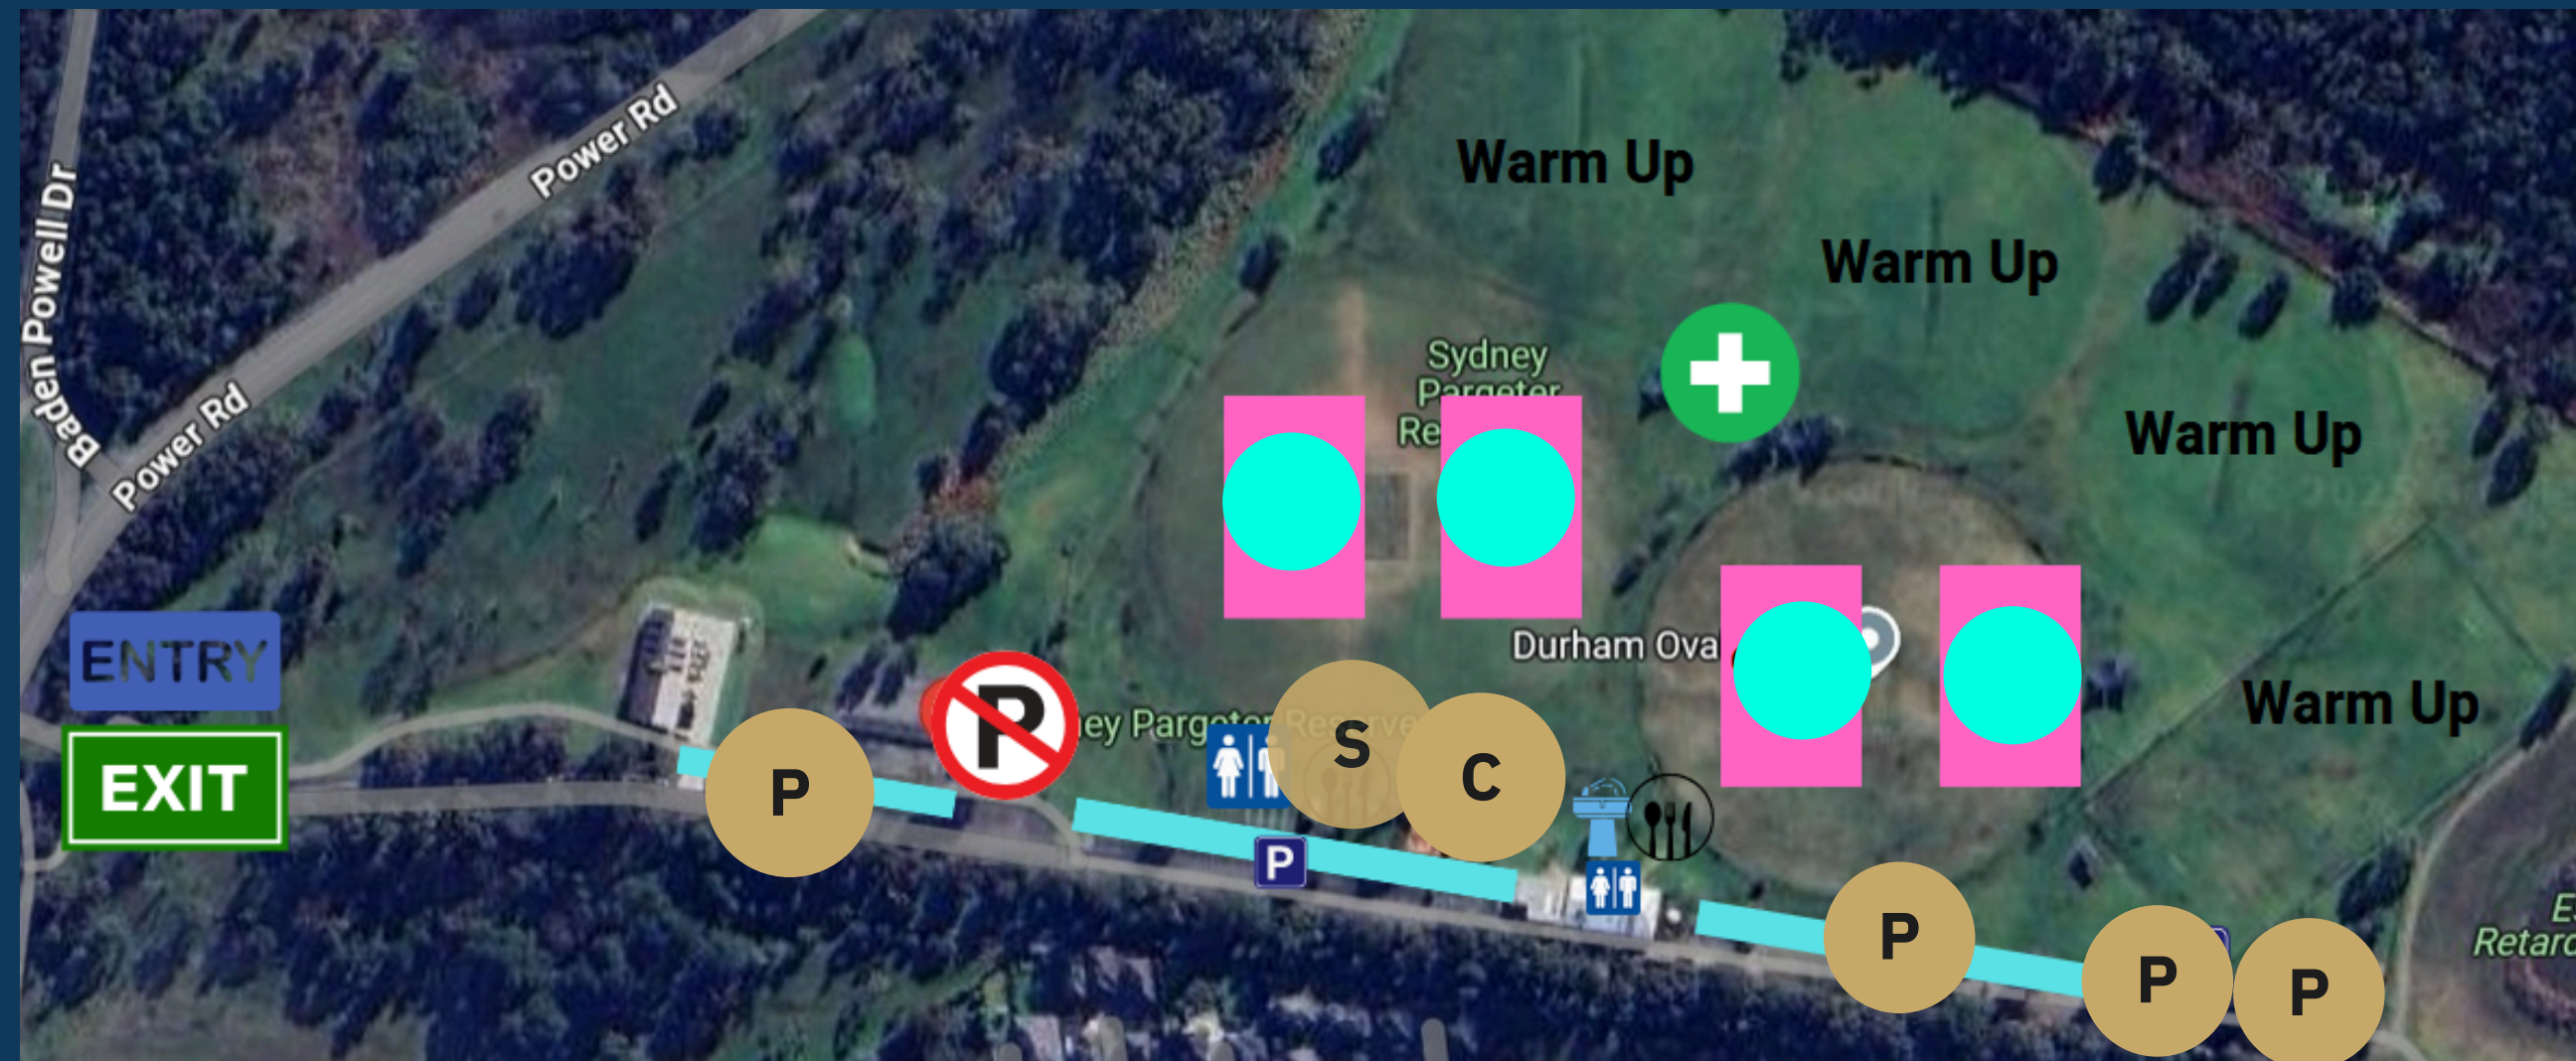

# VENUE MAP - SPR

SYDNEY PARGETER  
RESERVE  
Kennington Park Dr  
Endeavour Hills VIC

- S** CHECK IN, STALL HOLDERS, FIRST AID TENT, FOOD TRUCKS
- C** CLUB HOUSE CANTEEN / TOILETS
- P** PARKING
- 9v9 PITCH**

# Sydney Pargeter Reserve

ENTRY

EXIT

Warm Up

Warm Up

Warm Up

Warm Up

9 v 9

9 v 9

9 v 9

9 v 9

Sydney Pargeter Reserve

Durham Oval

Sydney Pargeter Reserve

Ess Retardin