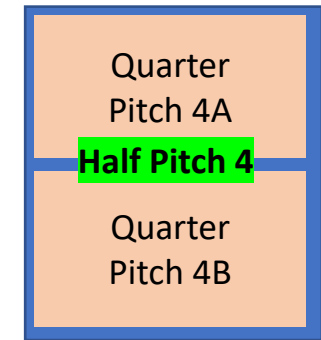

Info Tent,
First Aid
Medal Presentations