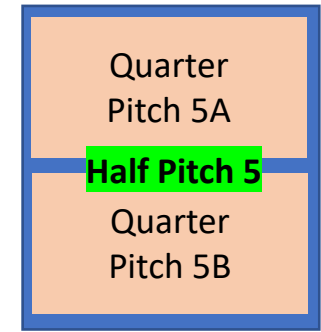

Info Tent,
First Aid
Medal Presentations