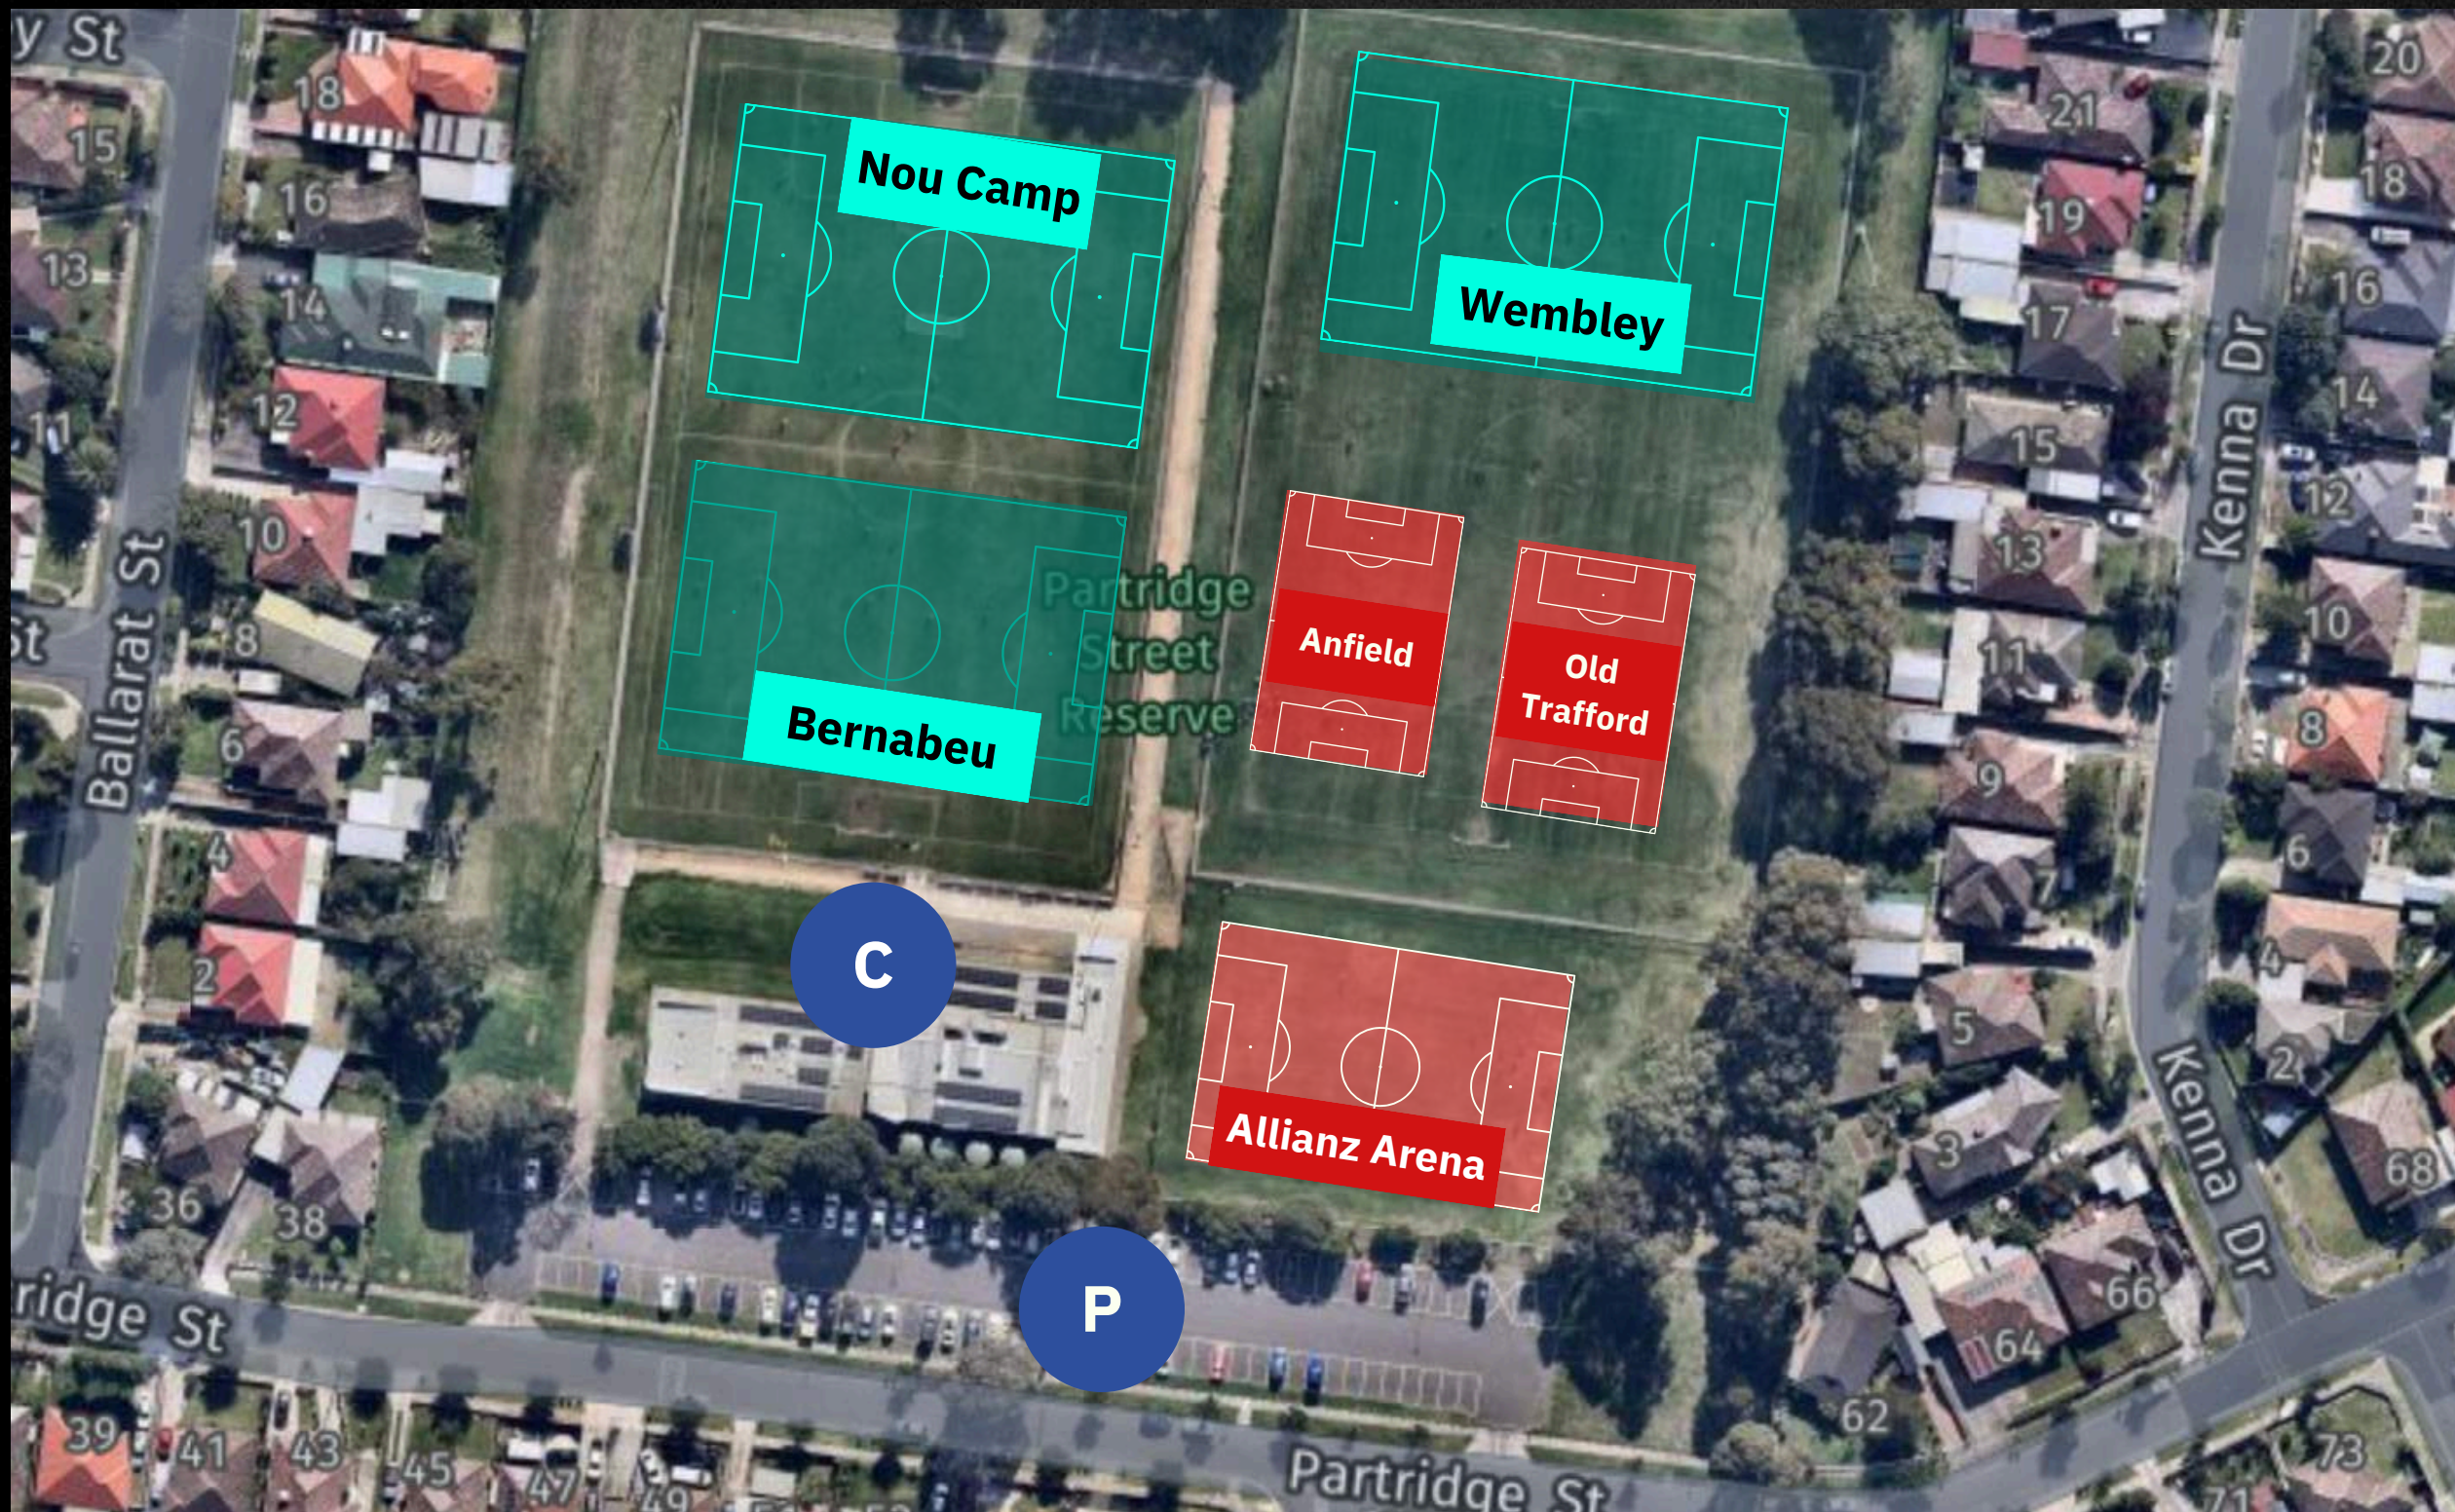

MILL PARK CUP - VENUE MAP

PARTRIDGE STREET RESERVE
PARTRIDGE STREET
LALOR

- C** CHECK IN / CANTEEN / TOILETS
- P** PARKING
- 9v9 PITCH**
- 7v7 PITCH**