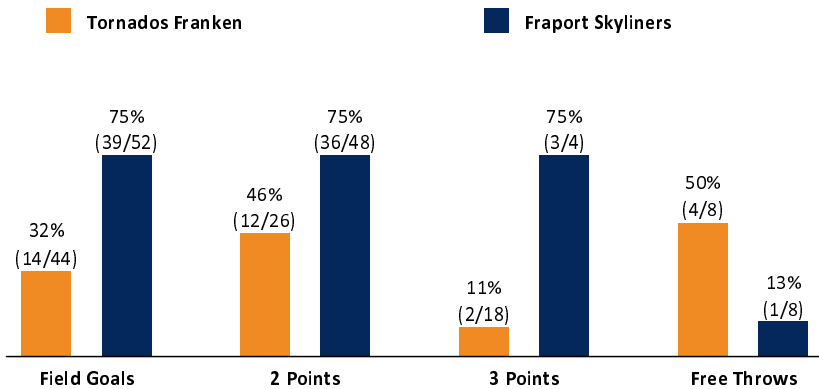

FRA - Fraport Skyliners (Coach:)

No.	Name	Min	PTS	2 Points	3 Points	Field Goals	Free Throws	OR	DR	TR	AS	ST	TO	BS	SB	PF	FD	EFF	+/-	
4	RAMMRATH J	14:05	0								1		2			2	1	-1	9	
5	JALLOW m	9:05	0														1	0	12	
*6	NELLE M	25:55	10	5/7 (71%)	0/1 (0%)	5/8 (63%)	0/1 (0%)				2		3			1	1	5	39	
*7	MARIC D	23:07	4	2/2 (100%)		2/2 (100%)			2	2		1						7	21	
8	ARETZ K	11:18	5	1/1 (100%)	1/1 (100%)	2/2 (100%)			1	1						1		6	18	
*9	EL FAKIR Z	19:37	17	7/10 (70%)	1/1 (100%)	8/11 (73%)	0/2 (0%)	1	2	3			2	1			1	14	18	
10	BERG R	16:05	10	5/5 (100%)		5/5 (100%)			3	3						1	1	13	23	
12	VIDAKOVIC B	12:45	5	1/2 (50%)	1/1 (100%)	2/3 (67%)		1	2	3			1			1	1	6	23	
*13	EMROVIC E	18:55	10	5/7 (71%)		5/7 (71%)	0/3 (0%)	3	2	5			2				2	8	19	
14	FEISTEL L	13:43	10	5/8 (63%)		5/8 (63%)			1	1		1						9	19	
*15	THIERINGER P	20:12	4	2/2 (100%)		2/2 (100%)		3	2	5		2	2					9	15	
16	SINANOVIC L	15:13	7	3/4 (75%)		3/4 (75%)	1/2 (50%)	2	2	4		1	1				2	9	24	
Team / Coach																	0			
Totals			200:00	82	36/48 (75%)	3/4 (75%)	39/52 (75%)	1/8 (13%)	10	17	27	3	5	13	1		6	10	85	48

TOR	FRA
13 / 5 / 18	10 / 17 / 27
2	3
11	6
6	10
17	13
4	5
12	44
4	15
0 (:)	48 (34:82)
5-0 (14:18)	16-0 (15:37)
Lead Changes:	0
Times Tied:	0

LEGEND
Min Minutes Played   DR Defensive Rebounds   AS Assists   BS Blocked Shots   PF Fouls   +/- Plus-Minus-Rating
DNP Did Not Play   OR Offensive Rebounds   ST Steals   SB Shots Blocked   FD Fouls Drawn   * Starters
PTS Points   TR Total Rebounds   TO Turnovers   EFF Efficiency = ((PTS + TR + AS + ST + BS) - ((FGA - FGM) + (FTA - FTM) + TO))