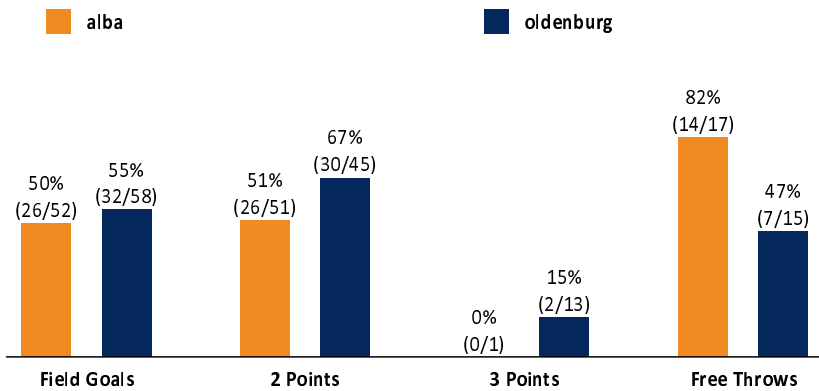

B - oldenburg (Coach:)

No.	Name	Min	PTS	2 Points	3 Points	Field Goals	Free Throws	OR	DR	TR	AS	ST	TO	BS	SB	PF	FD	EFF	+/-	
*1	SCHMIDT	29:43	6	3/3 (100%)		3/3 (100%)	0/1 (0%)		1	1						2		6	6	
3	PAPENFUSS	13:13	3	1/2 (50%)		1/2 (50%)	1/2 (50%)		1	1						2	1	2	-1	
4	WOHLERS	11:36	3	1/1 (100%)		1/1 (100%)	1/2 (50%)						1			4		1	10	
5	KYRITSIS	6:09	0										1			1		-1	-2	
*7	FITJE	27:30	10	5/10 (50%)	0/2 (0%)	5/12 (42%)	0/2 (0%)					1	2		1	1	1	0	-2	
*8	HIRMKE	24:41	6	3/5 (60%)	0/1 (0%)	3/6 (50%)					1		2					2	9	
9	HEYER	22:33	6	3/5 (60%)		3/5 (60%)		2		2	3		2		1	2		7	1!	
*10	KUMMER	35:04	33	14/18 (78%)	0/4 (0%)	14/22 (64%)	5/6 (83%)		2	2	3		2	1		2	2	28	6	
12	ARIANS	0:15	0															0	1	
15	LANGENBERG	4:52	3		1/2 (50%)	1/2 (50%)												2	0	
*17	LA GRANGE	24:24	3	0/1 (0%)	1/4 (25%)	1/5 (20%)	0/2 (0%)										1	-3	-5	
Team / Coach									1	1							1			
Totals			200:00	73	30/45 (67%)	2/13 (15%)	32/58 (55%)	7/15 (47%)	2	5	7	7	1	10	1	2	14	5	45	7

A	B
15 / 11 / 26	Rebounds OR/DR/TR
4	Assists
12	Fouls
12	Fouls Drawn
7	Turnovers
2	Steals
2	Points in the Paint
16	Second Chance Points
	Fast Break Points
5 (9:4)	Biggest Lead
5-0 (9:4)	Biggest Scoring Run
	Lead Changes: 11
	Times Tied: 8

LEGEND

Min Minutes Played DR Defensive Rebounds AS Assists BS Blocked Shots PF Fouls +/- Plus-Minus-Rating