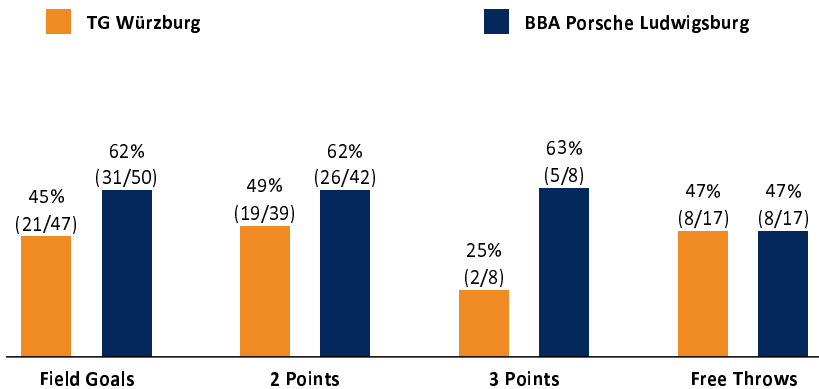

LUD - BBA Porsche Ludwigsburg (Coach:)

No.	Name	Min	PTS	2 Points	3 Points	Field Goals	Free Throws	OR	DR	TR	AS	ST	TO	BS	SB	PF	FD	EFF	+/-
3	MUDRINIC T	7:46	4	2/2 (100%)		2/2 (100%)		1	1	2	2	1		1				10	1:
4	DAVIS J	12:52	9	3/5 (60%)	1/1 (100%)	4/6 (67%)									1	3		7	9
*5	MASSING S	26:25	16	5/7 (71%)	1/1 (100%)	6/8 (75%)	3/4 (75%)				5	1	1			1	3	18	8
6	KÖNIGER J	5:23	2	1/1 (100%)		1/1 (100%)												2	1:
7	PFAFF S	25:27	7	2/5 (40%)	1/2 (50%)	3/7 (43%)		4	3	7	3	1	3		1	2		11	1:
*8	BUYER P	20:33	4	2/4 (50%)		2/4 (50%)	0/4 (0%)	1	2	3	1	2	1			1	2	3	2
*9	SABANOVIC S	18:51	6	3/3 (100%)	0/1 (0%)	3/4 (75%)		1		1			1					5	9
*11	FRITZSCHE J	23:49	14	5/8 (63%)	1/1 (100%)	6/9 (67%)	1/1 (100%)	2	4	6			3			2		14	9
*12	ARROUD J Y	20:53	4		1/1 (100%)	1/1 (100%)	1/2 (50%)		1	1		1				3	1	5	2
13	KUDARAUSKAST	12:08	1	0/1 (0%)		0/1 (0%)	1/4 (25%)		1	1					1		2	-2	1:
14	AHNERT T	12:40	4	2/3 (67%)		2/3 (67%)			1	1						4		4	4
15	YOUDOM Y	13:13	4	1/3 (33%)	0/1 (0%)	1/4 (25%)	2/2 (100%)		2	2		1	1			1	1	3	1:
Team / Coach																			4
Totals		200:00	75	26/42 (62%)	5/8 (63%)	31/50 (62%)	8/17 (47%)	10	18	28	11	7	10	1	3	17	9	84	2:

WUE	LUD
6 / 11 / 17	10 / 18 / 28
3	11
17	17
12	9
16	10
4	7
28	38
6	13
0 (4:4)	23 (52:75)
8-0 (32:42)	11-0 (45:65)
Lead Changes:	0
Times Tied:	1