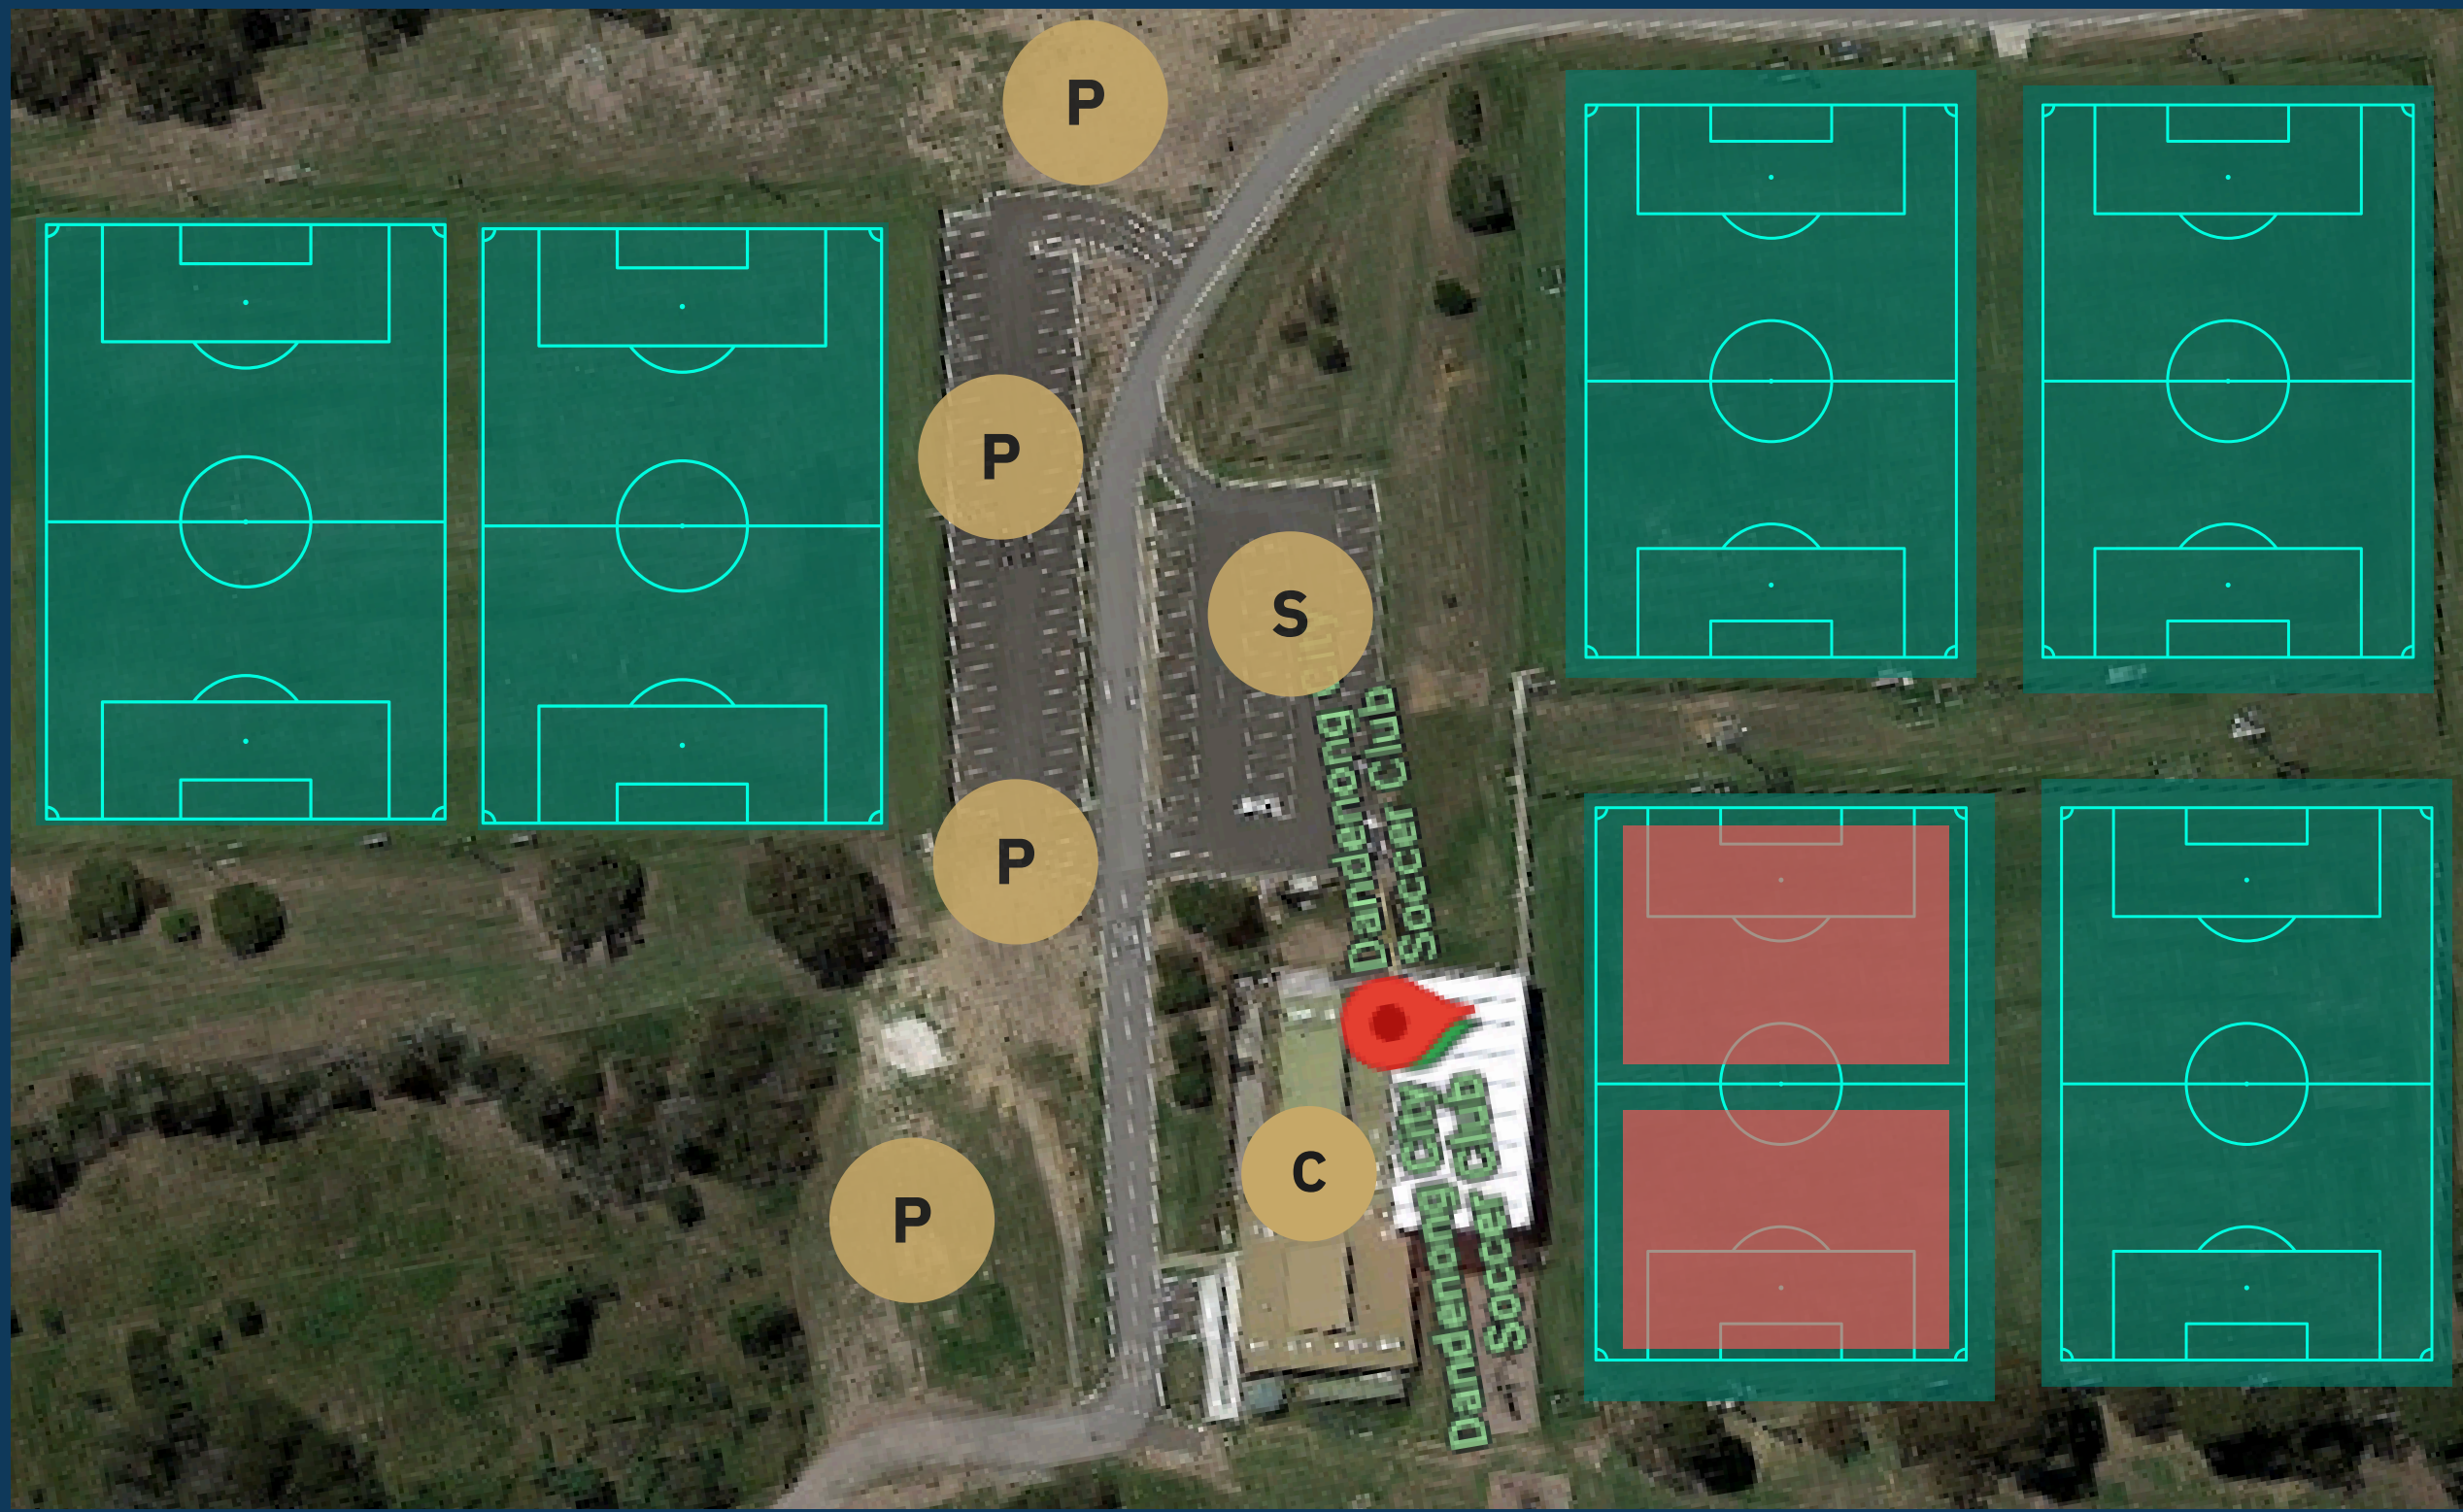

VENUE MAP

DANDENONG CITY FC
FRANK HOLOHAN
RESERVE
2 BADEN POWELL ROAD
ENDEVAOUR HILLS

- S** CHECK IN, STALL HOLDERS, FIRST AID TENT, FOOD TRUCKS
- C** CLUB HOUSE CANTEEN / TOILETS
- P** PARKING
-  9v9 PITCH
-  7v7 PITCH