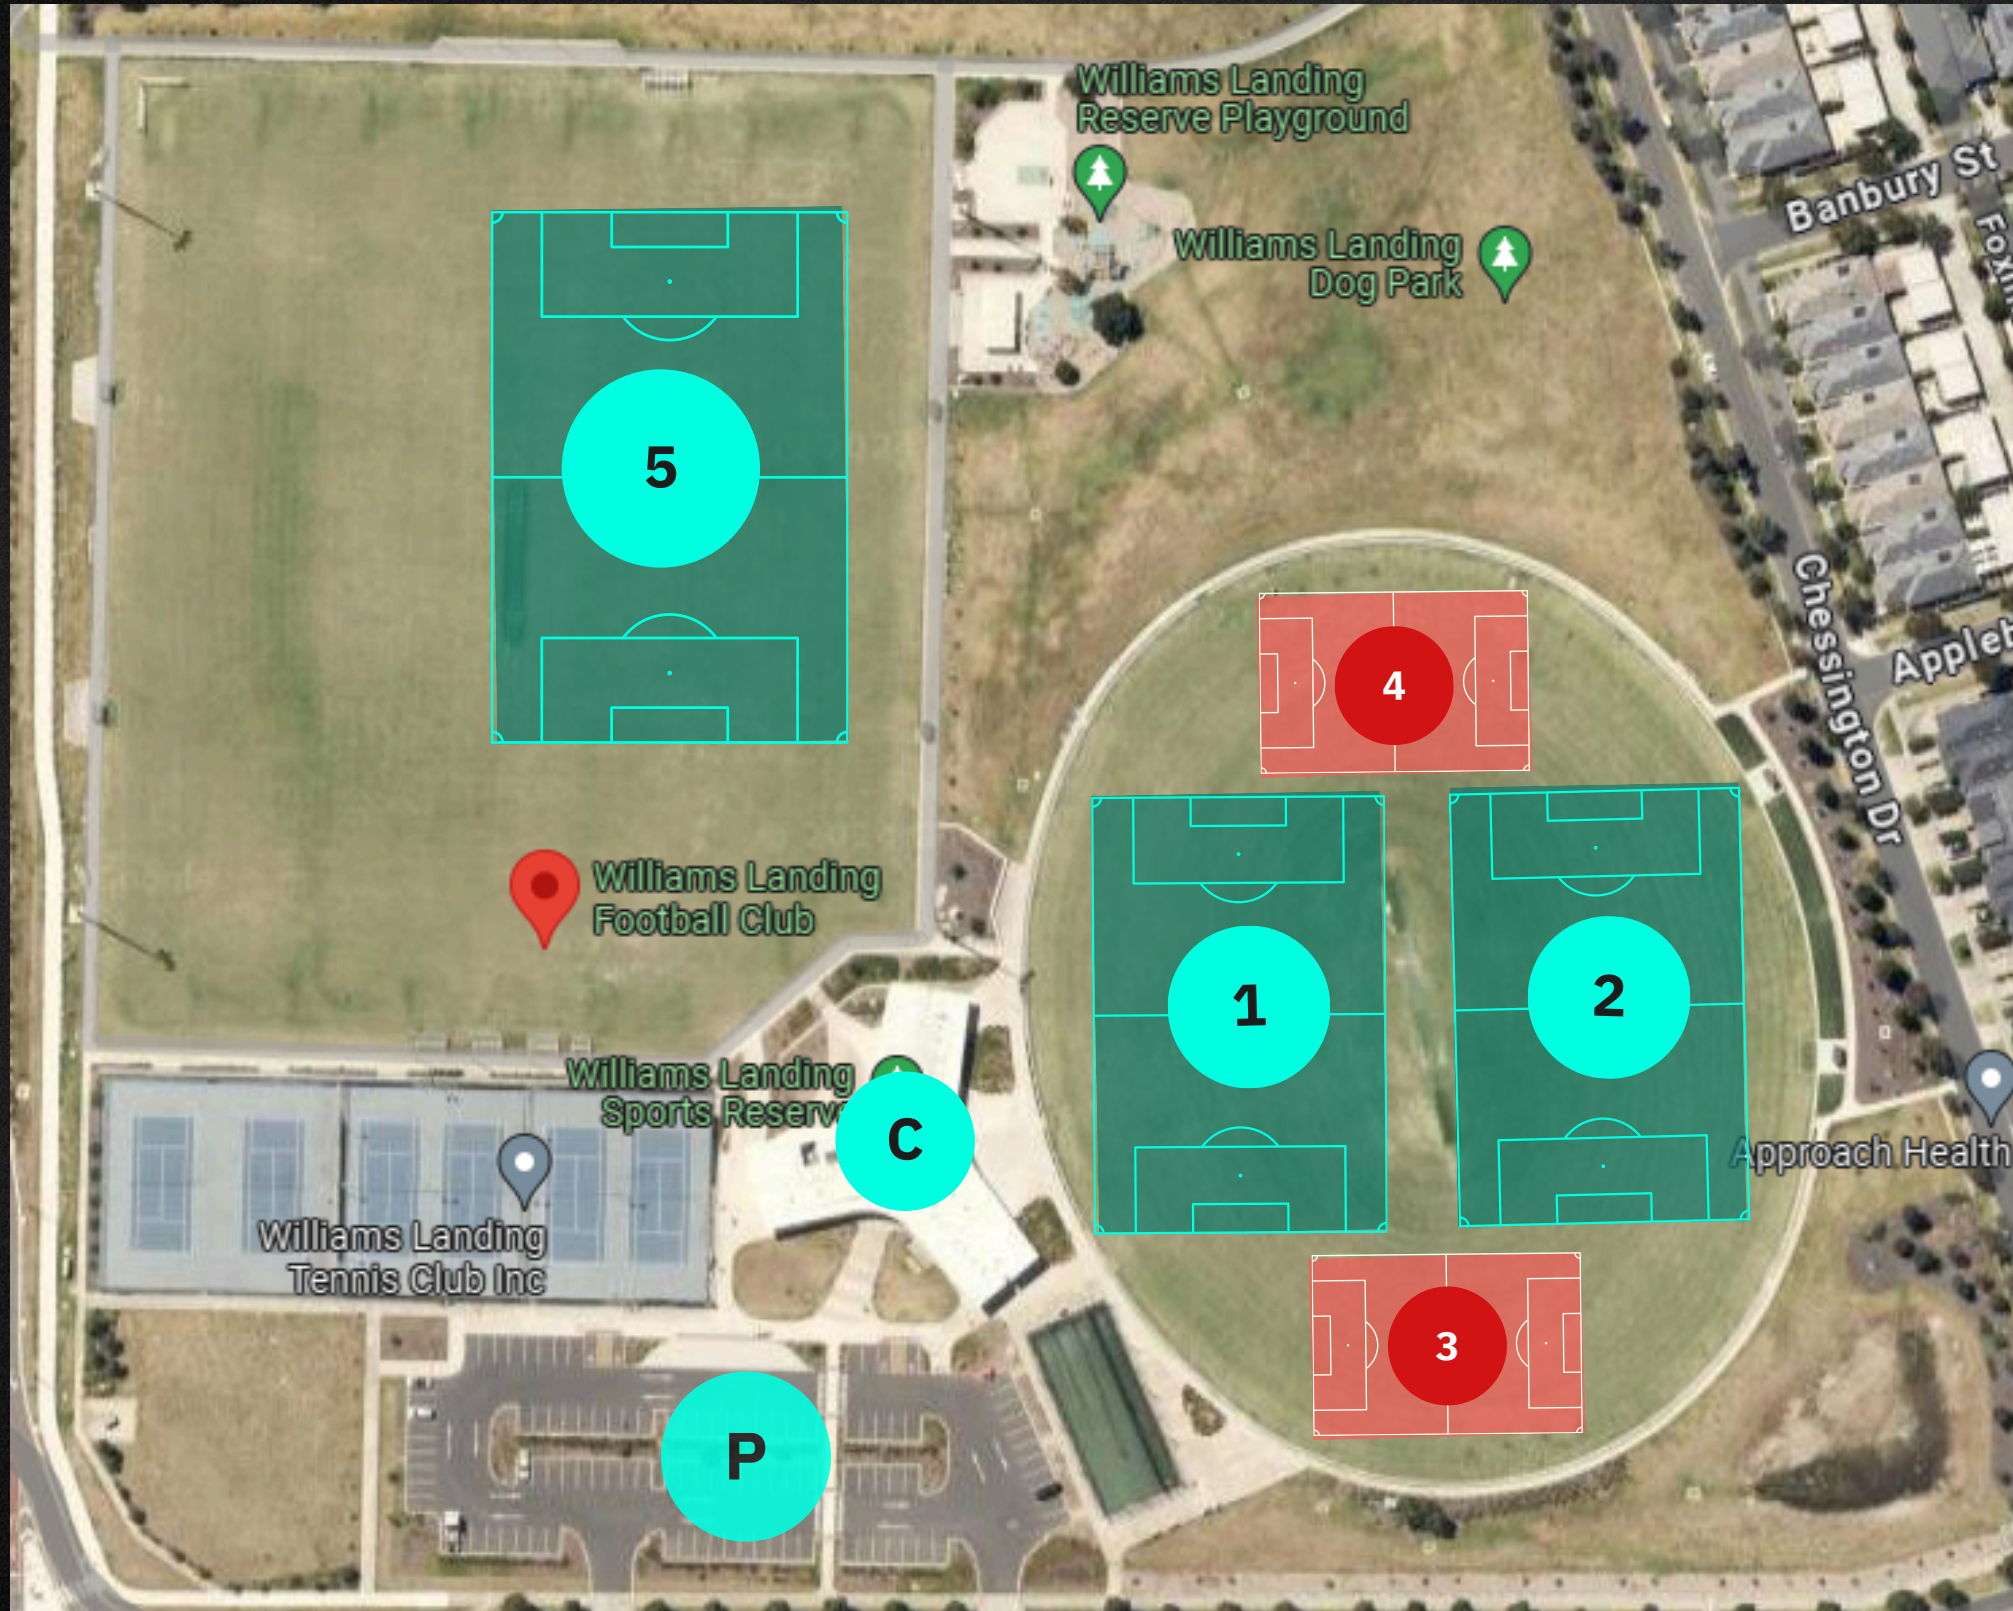

VENUE MAP

WILLIAMS LANDING FOOTBALL CLUB
WILLIAMS LANDING SPORT RESERVE
44 WILLIAMS LANDING BOULEVARD
WILLIAMS LANDING

- C** CHECK IN / CANTEEN / TOILETS
- P** PARKING
- 9v9 PITCH**
- 7v7 PITCH**