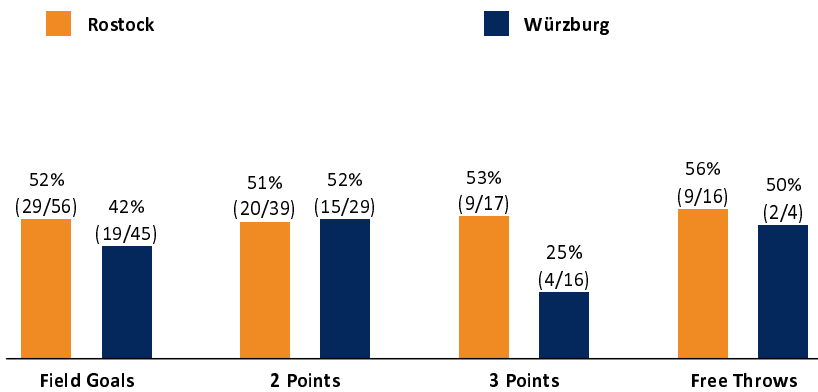

Rostock

76 : 44

Würzburg

Referee: /
 Umpires: /
 Commissioner:

x, 12:45, Game-ID: ROS-WÜR

	Q1		Q2		Q3		Q4	
ROS	16	16	18	34	25	59	17	76
WÜR	10	10	13	23	13	36	8	44

ROS - Rostock (Coach:)

No.	Name	Min	PTS	2 Points	3 Points	Field Goals	Free Throws	OR	DR	TR	AS	ST	TO	BS	SB	PF	FD	EFF	+/-	
*4	KLEIN E	17:43	5	1/2 (50%)	1/1 (100%)	2/3 (67%)						2				3		6	30	
*5	GÖRL L	20:21	9	3/6 (50%)	1/1 (100%)	4/7 (57%)					1	1					1	8	30	
*6	SALZMANN T	15:35	7	1/2 (50%)	1/2 (50%)	2/4 (50%)	2/4 (50%)	1	2	3		1	1			1	3	6	8	
*7	NAETHBOHM C	23:40	4	0/1 (0%)	1/3 (33%)	1/4 (25%)	1/2 (50%)		1	1			2			2	1	-1	10	
*9	WILKEN G	11:18	2				2/4 (50%)					2					2	2	16	
10	STEFFEN T	13:18	6	3/5 (60%)		3/5 (60%)		1	1	2	1	1	3			2	1	5	7	
11	BOHNEBECK O	15:00	6	1/3 (33%)	1/2 (50%)	2/5 (40%)	1/2 (50%)		2	2		1	3			1	1	2	-1	
12	STAMM M	29:40	21	7/11 (64%)	2/3 (67%)	9/14 (64%)	1/1 (100%)	1	2	3	4		1				1	22	19	
15	FRENZEL L	19:01	6	2/6 (33%)	0/1 (0%)	2/7 (29%)	2/3 (67%)	2		2		2	2				3	2	28	
16	BROEKELSCHEN M	13:17	2	1/2 (50%)		1/2 (50%)							1					0	8	
17	SKOBAJ D	21:07	8	1/1 (100%)	2/4 (50%)	3/5 (60%)			1	1						1		7	5	
Team / Coach								2	5	7								7		
Totals			200:00	76	20/39 (51%)	9/17 (53%)	29/56 (52%)	9/16 (56%)	7	14	21	6	10	13			10	13	66	32

ROS	WÜR
7 / 14 / 21	8 / 17 / 25
6	2
10	15
13	7
13	27
10	5
30	28
7	4
33 (75:42)	4 (3:7)
14-0 (20:10)	4-0 (3:7)
Lead Changes: 1	
Times Tied: 2	

LEGEND
 Min Minutes Played DR Defensive Rebounds AS Assists BS Blocked Shots PF Fouls +/- Plus-Minus-Rating
 DNP Did Not Play OR Offensive Rebounds ST Steals SB Shots Blocked FD Fouls Drawn * Starters
 PTS Points TR Total Rebounds TO Turnovers EFF Efficiency = ((PTS + TR + AS + ST + BS) - ((FGA - FGM) + (FTA - FTM) + TO))