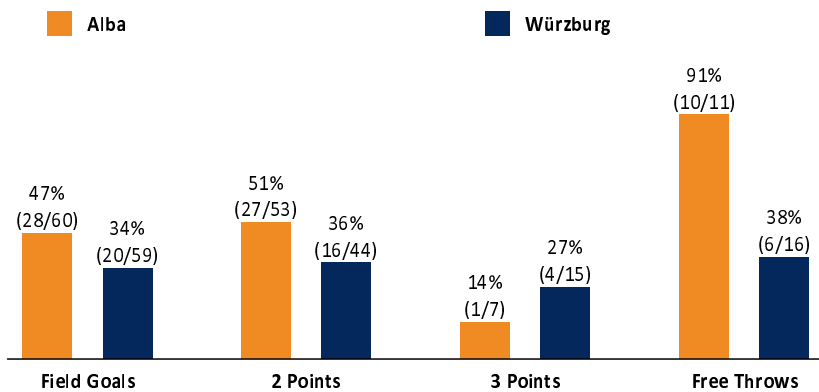

B - Würzburg (Coach:)

No.	Name	Min	PTS	2 Points	3 Points	Field Goals	Free Throws	OR	DR	TR	AS	ST	TO	BS	SB	PF	FD	EFF	+/	
4	SOTH	17:05	4	2/5 (40%)		2/5 (40%)	0/2 (0%)	3		3			1		1	2	1	1	-9	
5	REHMANN	5:19	0										1				1	-1	-9	
*6	RADEMACHER	28:52	8	4/7 (57%)	0/2 (0%)	4/9 (44%)		2	1	3	1	2	4					5	-1	
*7	HÜMMER	29:55	2	0/3 (0%)		0/3 (0%)	2/2 (100%)	2	2	2		1	3			3	1	-1	-1	
*8	DELL	22:17	11	1/2 (50%)	3/8 (38%)	4/10 (40%)		1	1	2		2	6			1	1	3	-1	
*9	DREITS	28:42	16	8/17 (47%)		8/17 (47%)	0/5 (0%)	4	5	9		1	3	1			4	9	-1	
10	WALDNER	4:38	0										1			1		-1	-6	
11	WOLF	12:44	2	0/3 (0%)	0/1 (0%)	0/4 (0%)	2/3 (67%)	1	1	2	1	2	1			1	1	1	-8	
12	NDI	21:08	2	1/5 (20%)		1/5 (20%)		1	6	7		1	2			1	1	4	-6	
*13	GLASAUER	29:20	5	0/2 (0%)	1/4 (25%)	1/6 (17%)	2/4 (50%)		1	1	1	1	1		1	3	2	0	-8	
Team / Coach								3		3			1				2			
Totals			200:00	50	16/44 (36%)	4/15 (27%)	20/59 (34%)	6/16 (38%)	17	15	32	3	10	24		3	12	12	22	-1

A	B
17 / 25 / 42	Rebounds OR/DR/TR
5	Assists
12	Fouls
12	Fouls Drawn
32	Turnovers
7	Steals
50	Points in the Paint
10	Second Chance Points
1	Fast Break Points
17 (67:50)	Biggest Lead
11-0 (53:43)	Biggest Scoring Run
	Lead Changes: 6
	Times Tied: 2

LEGEND

Min Minutes Played

DR Defensive Rebounds

AS Assists

BS Blocked Shots

PF Fouls

+/- Plus-Minus-Rating