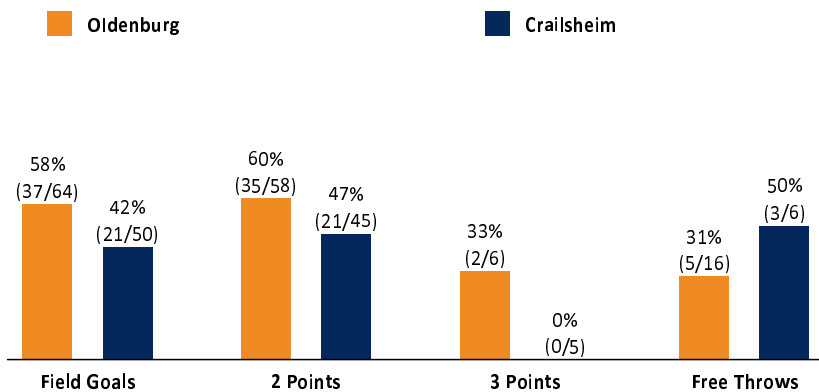

Referee: /
 Umpires: /
 Commissioner:

x, 20, Game-ID: OLB-CRA

	Q1		Q2		Q3		Q4	
A	17	17	22	39	16	55	26	81
B	13	13	14	27	4	31	14	45

A - Bonn (Coach:)

No.	Name	Min	PTS	2 Points	3 Points	Field Goals	Free Throws	OR	DR	TR	AS	ST	TO	BS	SB	PF	FD	EFF	+/-
*4	WICHT Luca	19:58	2	1/2 (50%)		1/2 (50%)						2	2				1	1	18
5	OTTERPOHL Johan	25:23	17	8/14 (57%)		8/14 (57%)	1/7 (14%)		1	1	1	1	3			2	5	5	21
*6	KUNERT Niklas	17:57	6	3/5 (60%)		3/5 (60%)		2	5	7	1				1	1	1	12	16
7	BARDON Jakob	12:21	6	3/4 (75%)		3/4 (75%)	0/1 (0%)	4	1	5		2					2	11	11
*8	BRAZIL Liam	16:12	7	2/5 (40%)	1/3 (33%)	3/8 (38%)			2	2	1	1	1			1		5	14
9	MATIS Lian	11:59	10	4/6 (67%)		4/6 (67%)	2/4 (50%)	1	1	2	2		1				3	9	12
*10	OPADEJI Noah	20:48	6	3/6 (50%)		3/6 (50%)		1		1								4	15
*11	WOHLERT Finn	23:19	4	2/4 (50%)	0/2 (0%)	2/6 (33%)		2	7	9	1	1	4			2	2	7	21
12	PAPEZ Oliver	15:45	10	5/6 (83%)		5/6 (83%)		3		3	3	1	3	1		1	1	14	19
13	IDBIHI Khalil	21:08	6	3/3 (100%)		3/3 (100%)			3	3	2	2	2			2		11	24
14	KLEPAC Marko	6:53	5		1/1 (100%)	1/1 (100%)	2/2 (100%)		2	2							1	6	-2
15	NEUBERT Maximilian	8:17	2	1/3 (33%)		1/3 (33%)	0/2 (0%)		1	1						1		-1	11
Team / Coach								1	2	3								3	
Totals		200:00	81	35/58 (60%)	2/6 (33%)	37/64 (58%)	5/16 (31%)	14	25	39	11	10	17	1	1	10	16	87	36

A	B
14 / 25 / 39	4 / 17 / 21
11	4
10	17
16	9
17	19
10	7
64	36
8	
36 (79:43)	1 (10:11)
16-0 (39:23)	5-0 (6:6)
	Lead Changes: 2
	Times Tied: 3

LEGEND
 Min Minutes Played DR Defensive Rebounds AS Assists BS Blocked Shots PF Fouls +/- Plus-Minus-Rating
 DNP Did Not Play OR Offensive Rebounds ST Steals SB Shots Blocked FD Fouls Drawn * Starters
 PTS Points TR Total Rebounds TO Turnovers EFF Efficiency = ((PTS + TR + AS + ST + BS) - ((FGA - FGM) + (FTA - FTM) + TO))