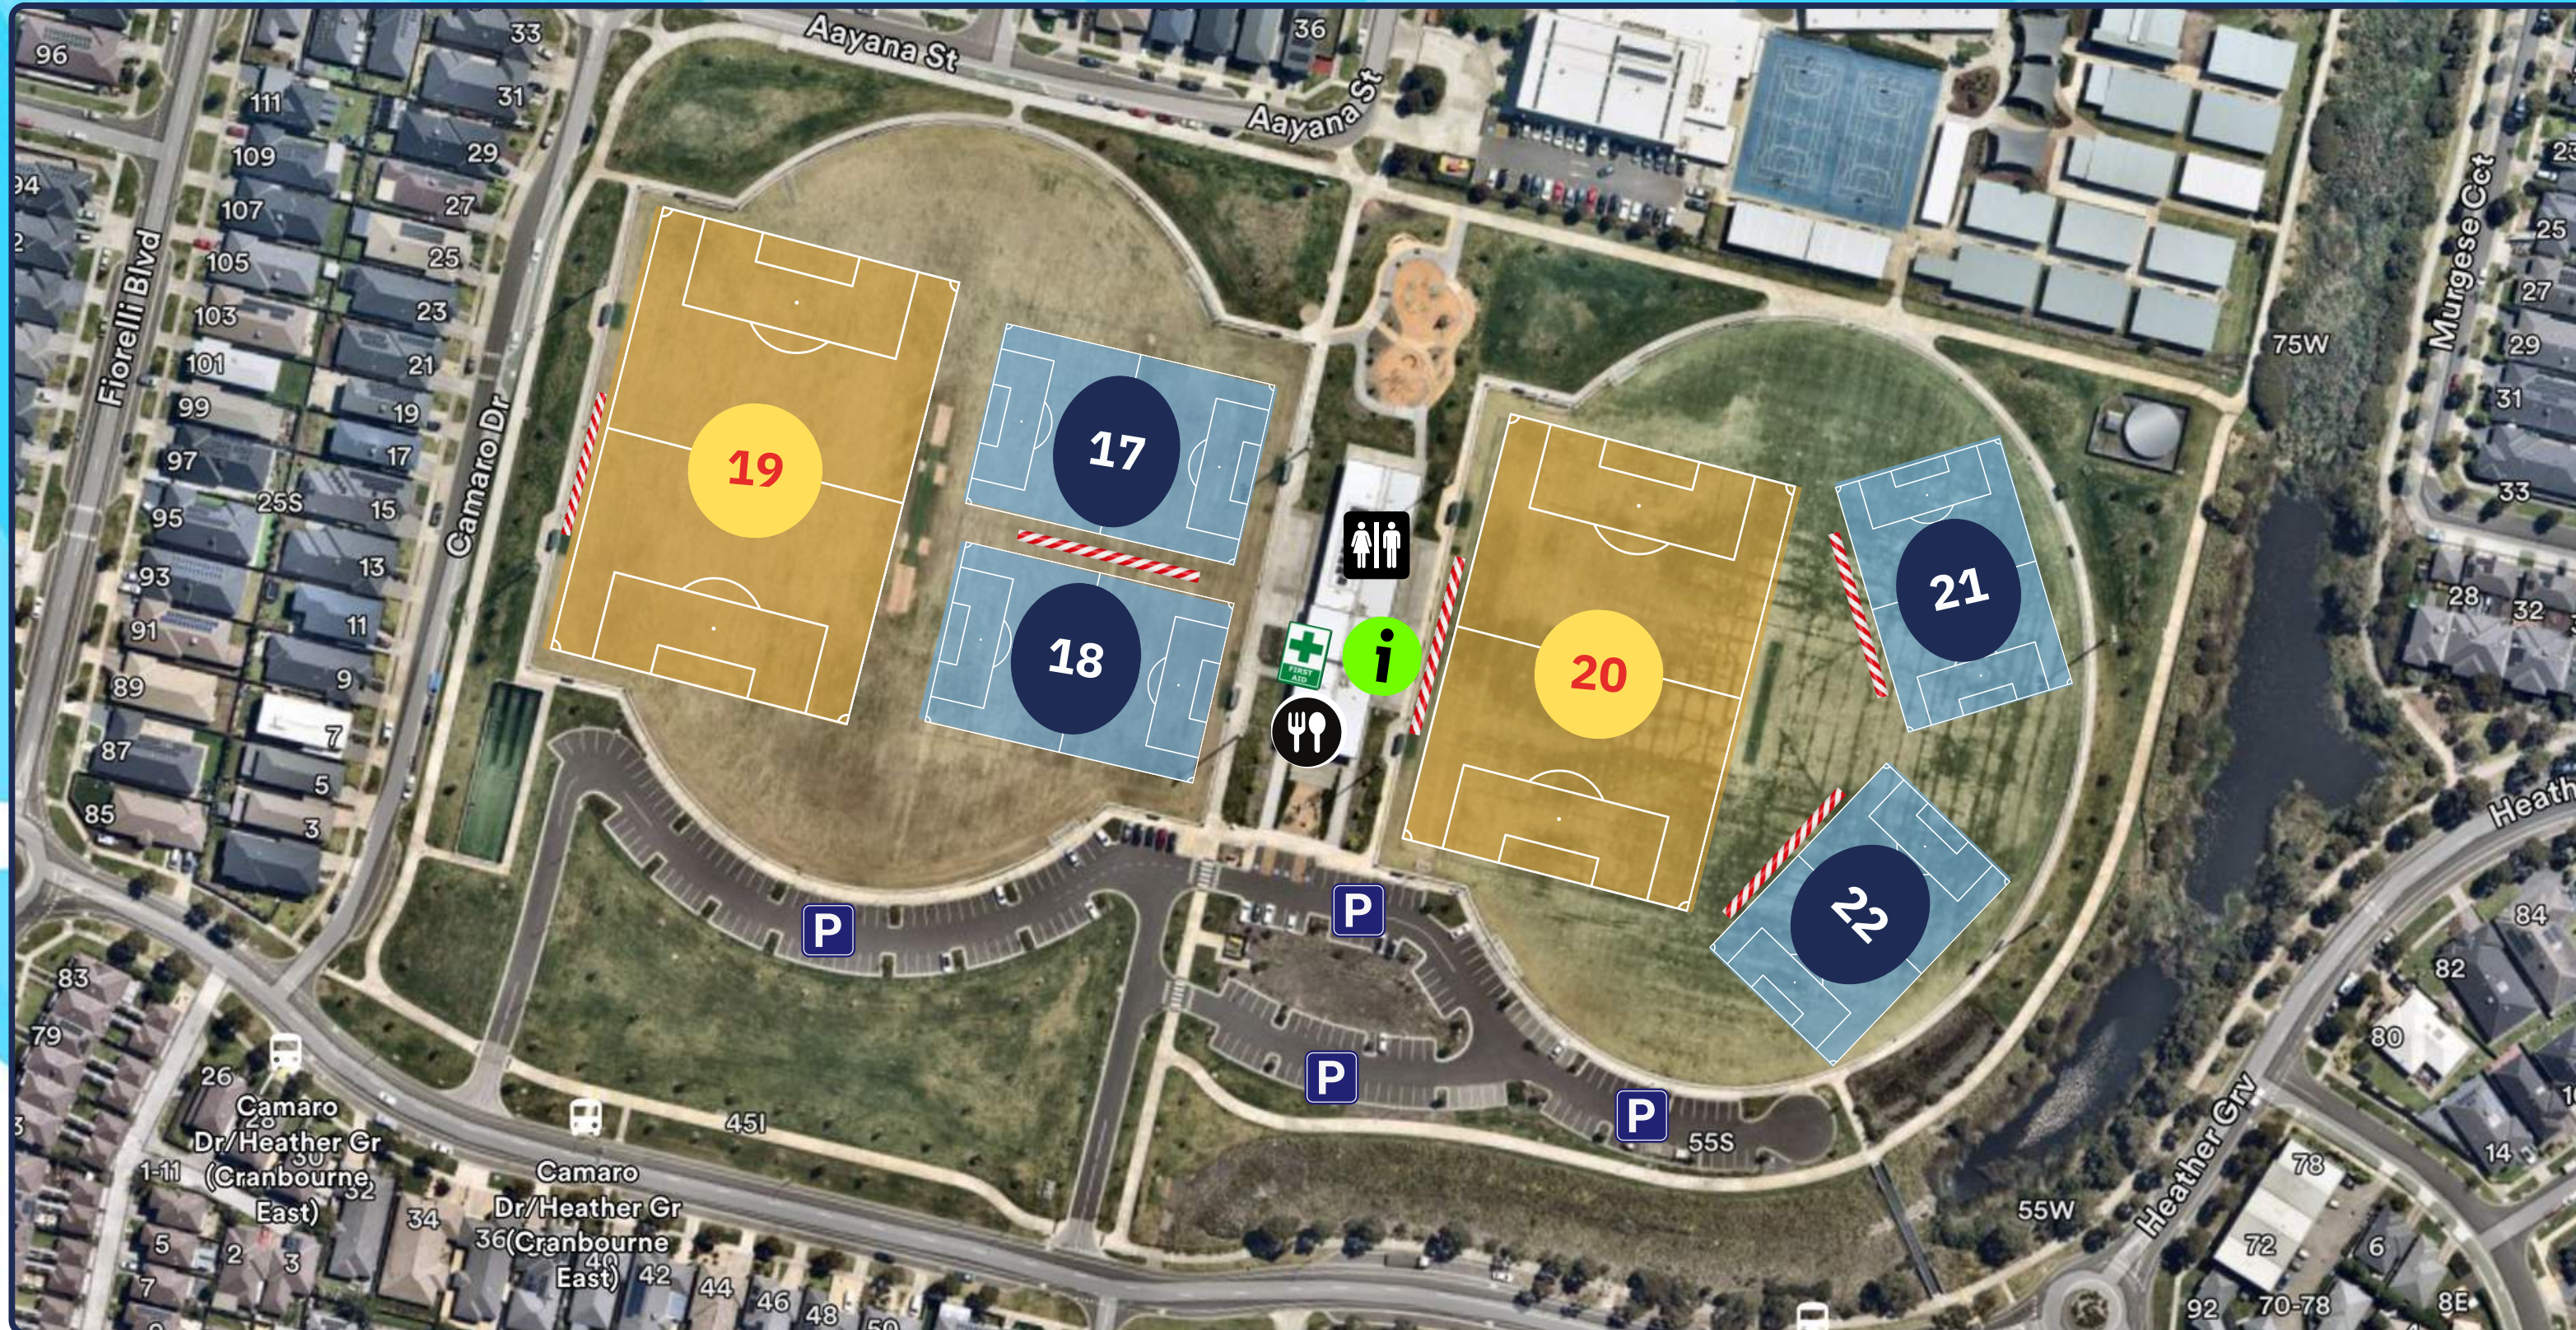

VENUE MAP

DOWNLOAD THE APP

App Store

Google Play

INEZ HUNTER RESERVE (SELANDRA)

45 HEATHER GROVE

CRANBOURNE EAST

INFO DESK

9v9 PITCH

11v11 PITCH

TECHNICAL AREAS

MACCASCITYCUP.COM.AU

POWERED BY